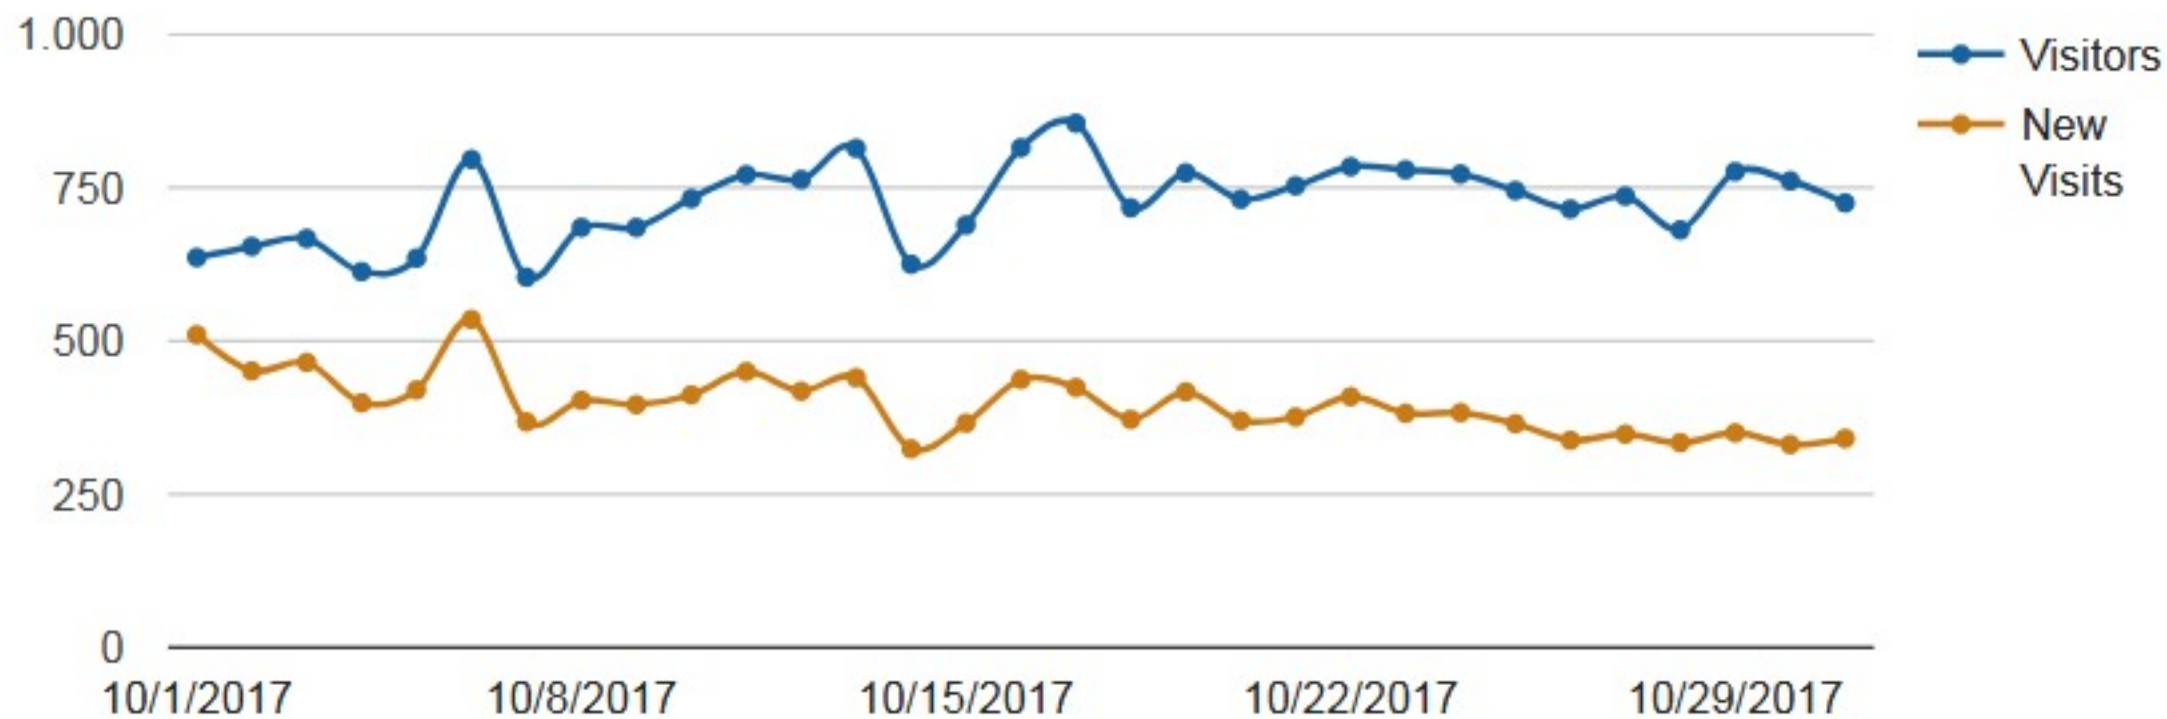

## Visitors Trend by Day

Date Range: 7/1/2017 to 7/31/2017

## Visitors Trend by Day

Date Range: 8/1/2017 to 8/31/2017

## Visitors Trend by Day

Date Range: 9/1/2017 to 9/30/2017

## Visitors Trend by Day

Date Range: 10/1/2017 to 10/31/2017