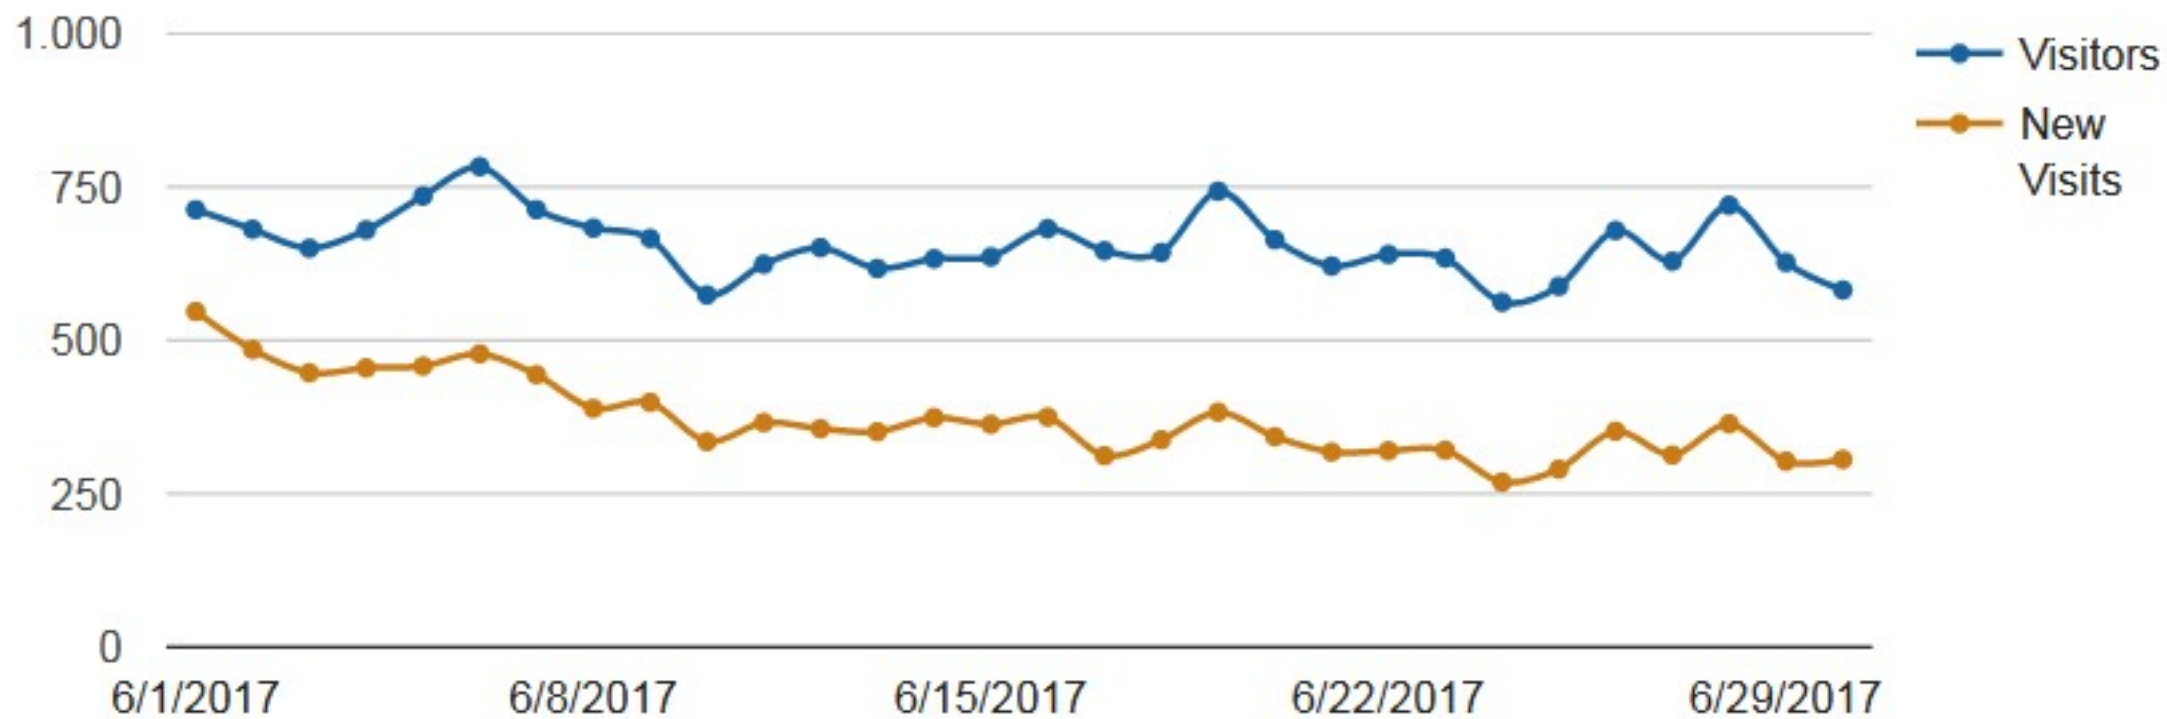

## Visitors Trend by Day

Date Range: 4/1/2017 to 4/30/2017

# Visitors Trend by Day

Date Range: 5/1/2017 to 5/31/2017

# Visitors Trend by Day

Date Range: 6/1/2017 to 6/30/2017

# Visitors Trend by Day

Date Range: 12/1/2017 to 12/31/2017