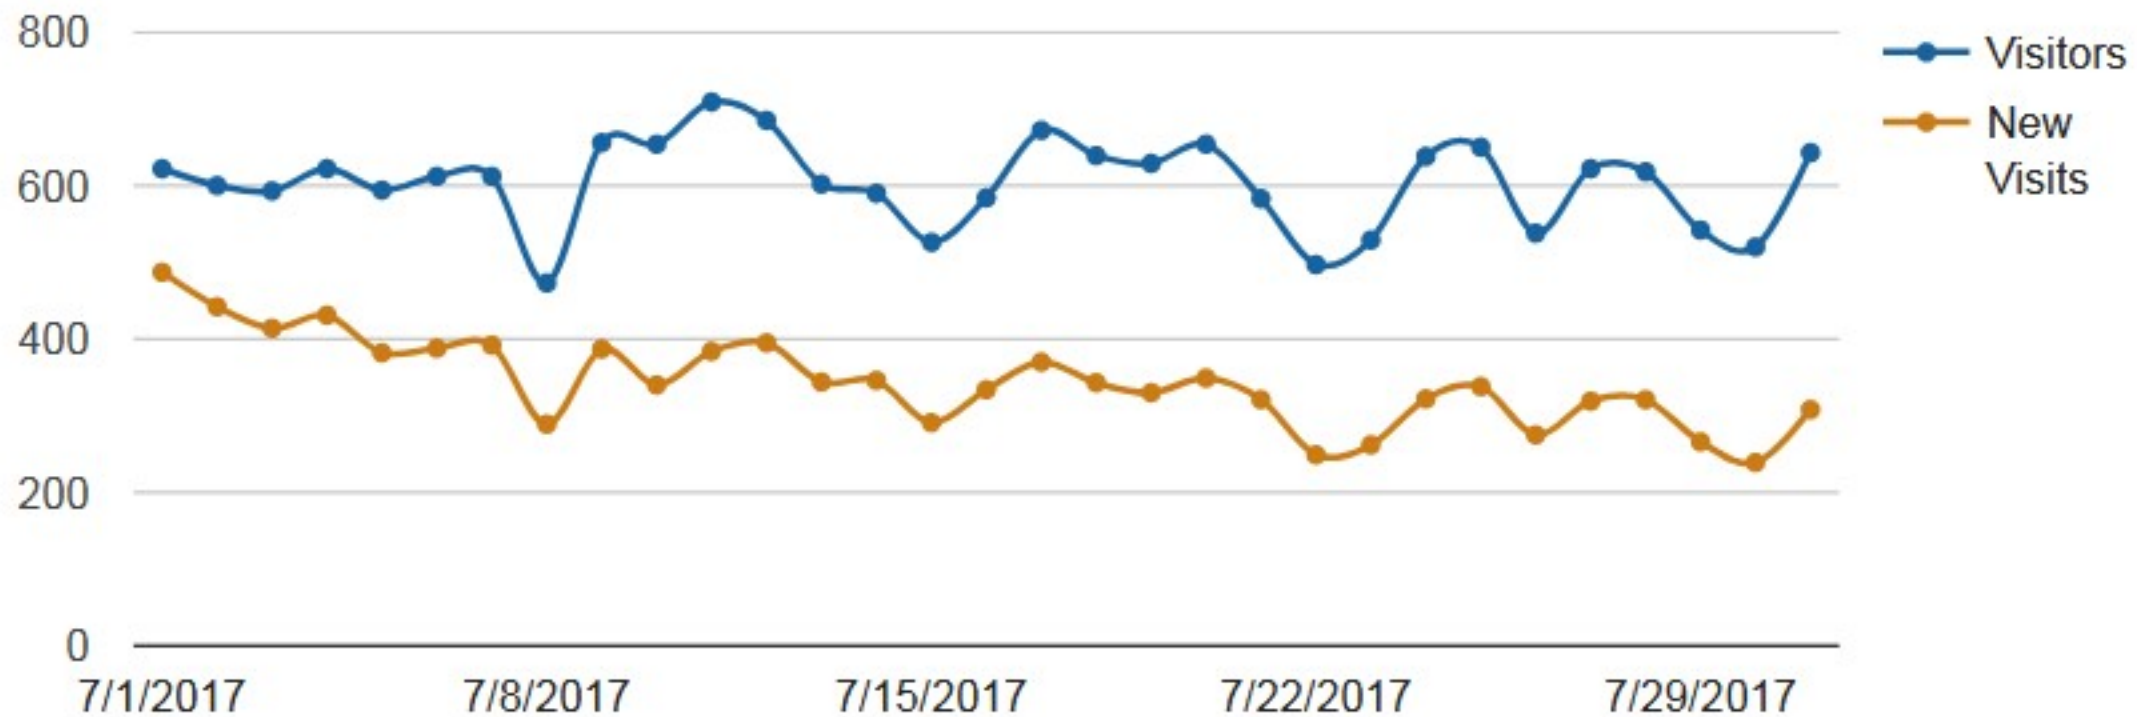

Visitors Trend by Day

Date Range: 7/1/2017 to 7/31/2017