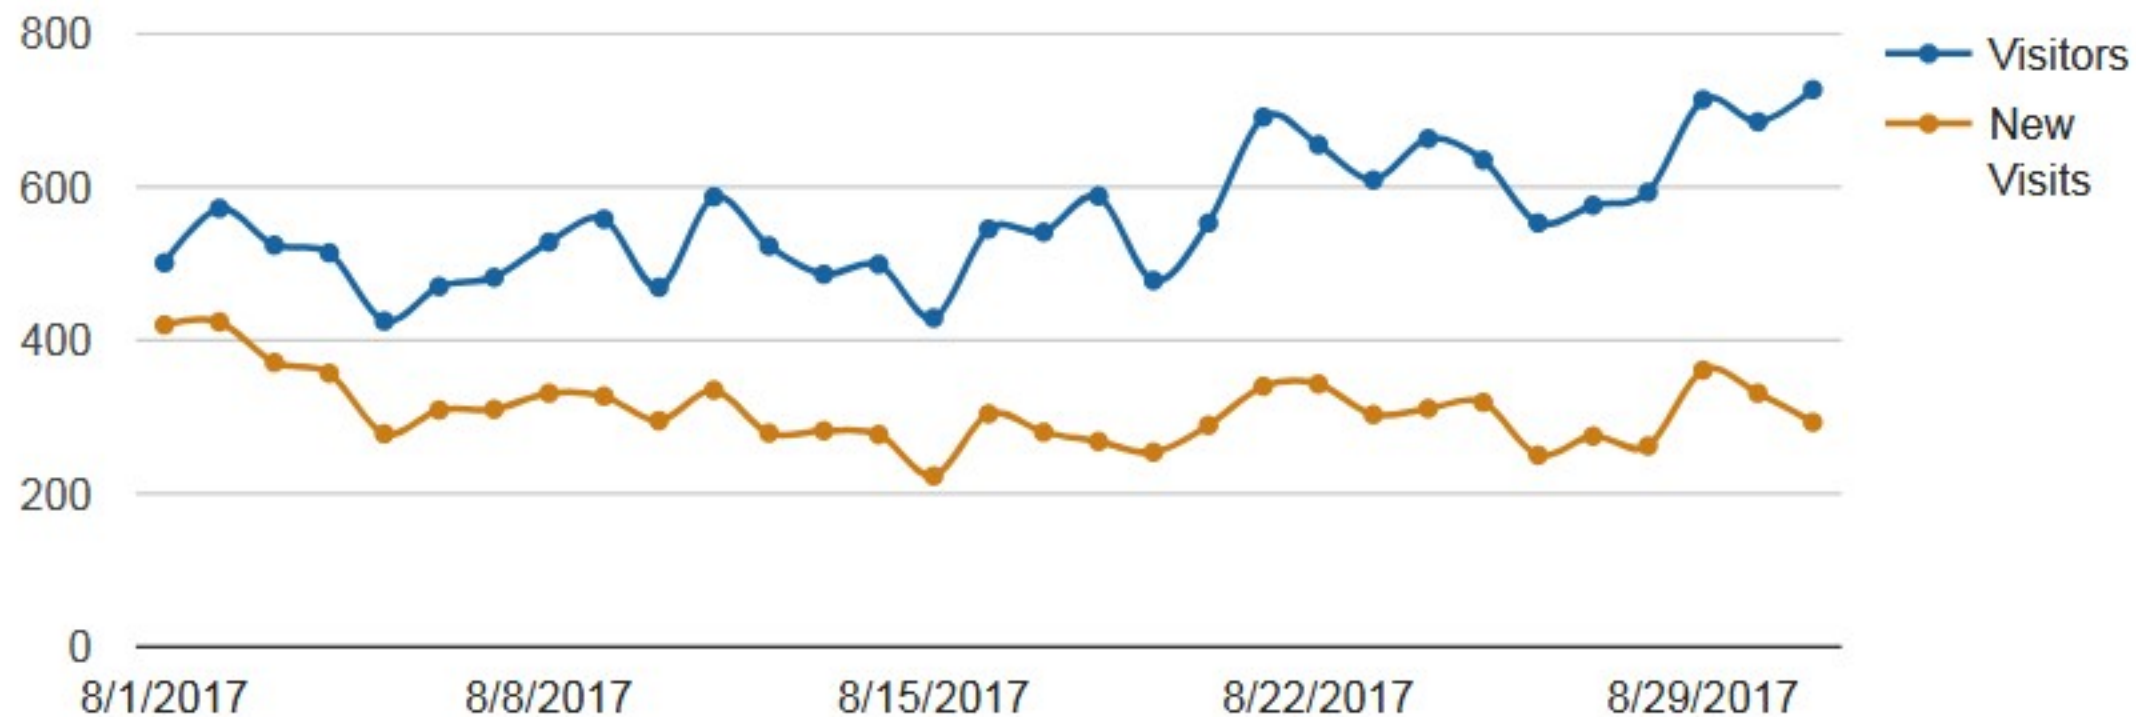

# Visitors Trend by Day

Date Range: 5/1/2017 to 5/31/2017

# Visitors Trend by Day

Date Range: 6/1/2017 to 6/30/2017

## Visitors Trend by Day

Date Range: 7/1/2017 to 7/31/2017

## Visitors Trend by Day

Date Range: 8/1/2017 to 8/31/2017