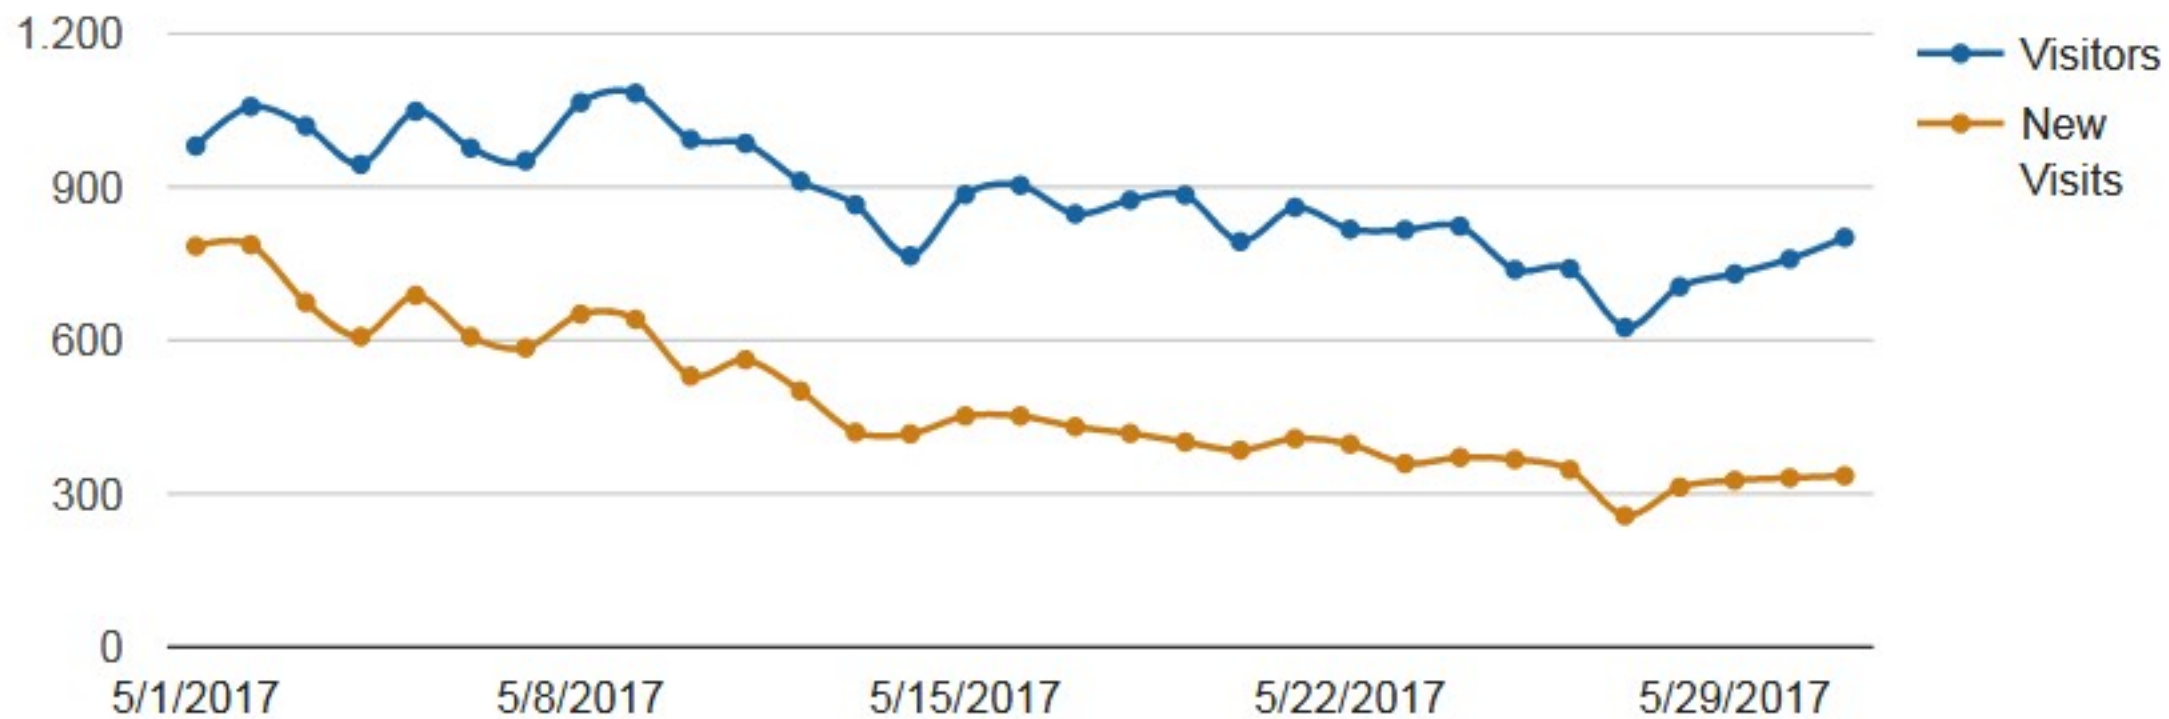

Visitors Trend by Day

Date Range: 5/1/2017 to 5/31/2017