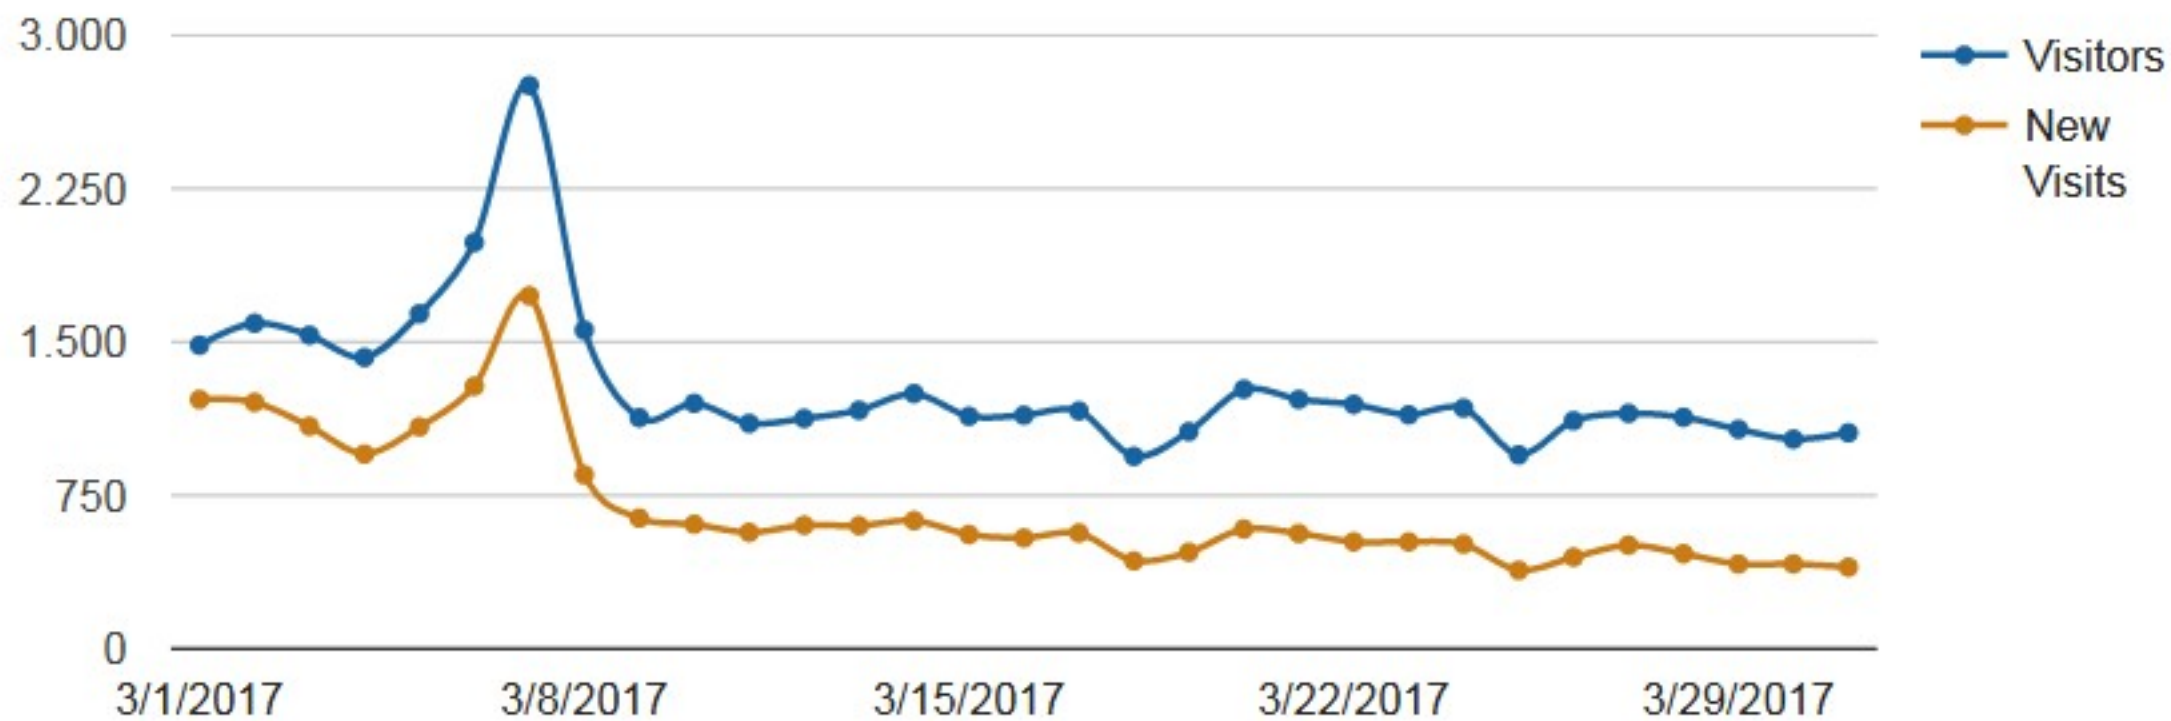

Visitors Trend by Day

Date Range: 3/1/2017 to 3/31/2017