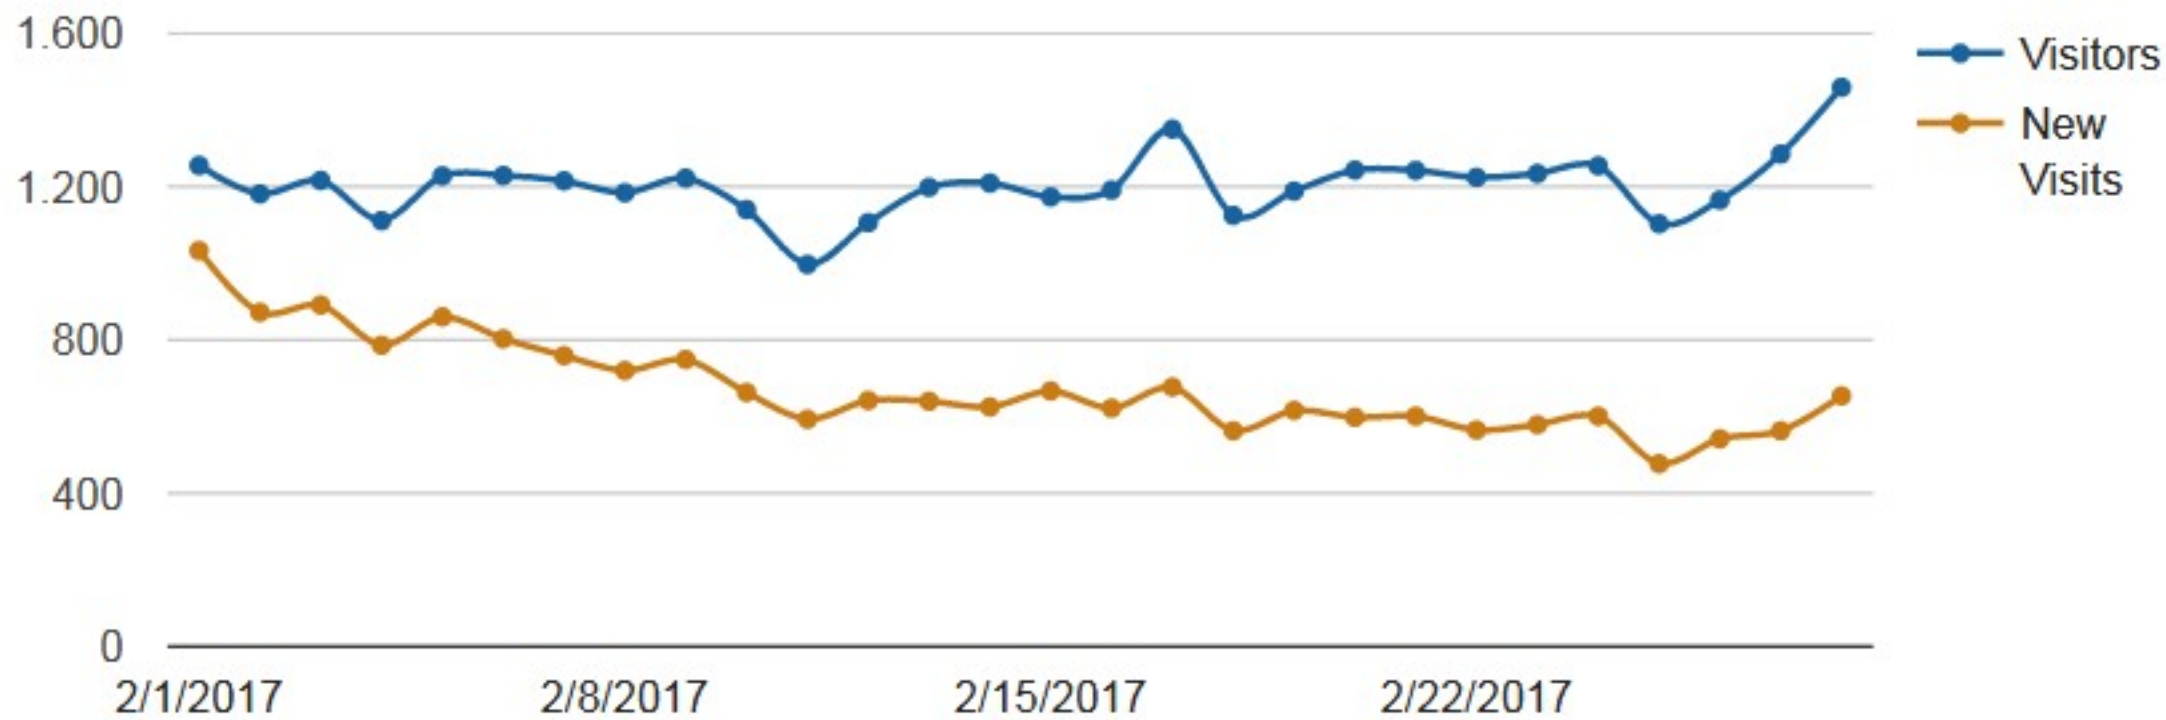

## Visitors Trend by Day

Date Range: 1/1/2017 to 1/31/2017

## Visitors Trend by Day

Date Range: 2/1/2017 to 2/28/2017

## Visitors Trend by Day

Date Range: 11/1/2017 to 11/30/2017

# Visitors Trend by Day

Date Range: 12/1/2017 to 12/31/2017