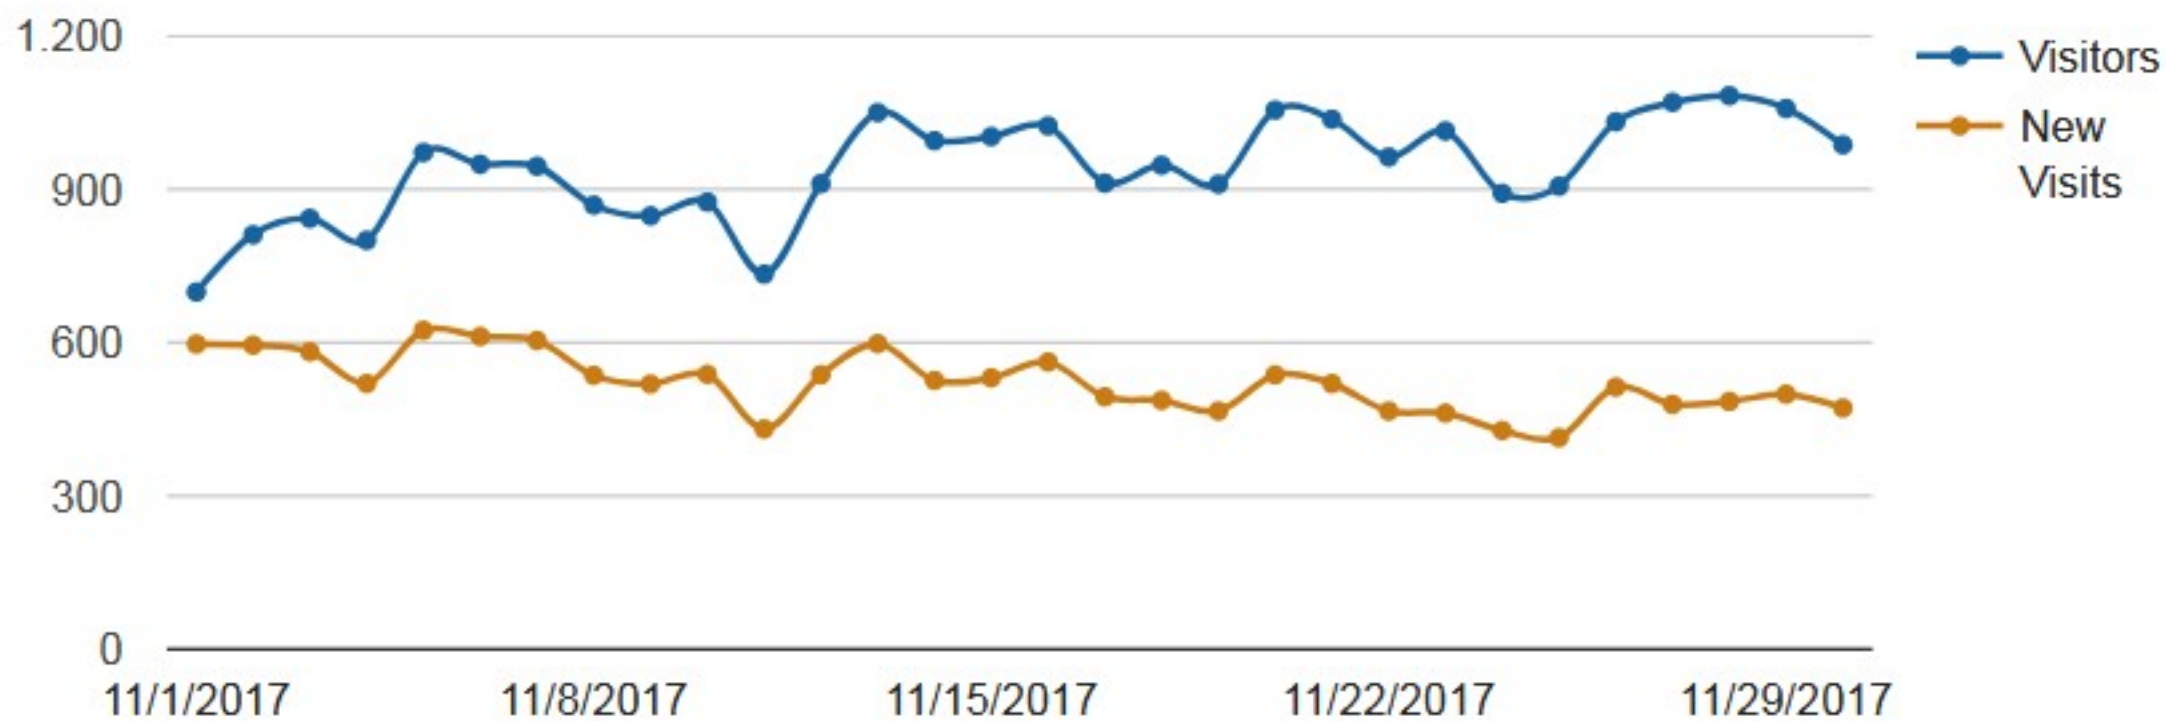

## Visitors Trend by Day

Date Range: 8/1/2017 to 8/31/2017

## Visitors Trend by Day

Date Range: 9/1/2017 to 9/30/2017

## Visitors Trend by Day

Date Range: 10/1/2017 to 10/31/2017

# Visitors Trend by Day

Date Range: 12/1/2017 to 12/31/2017