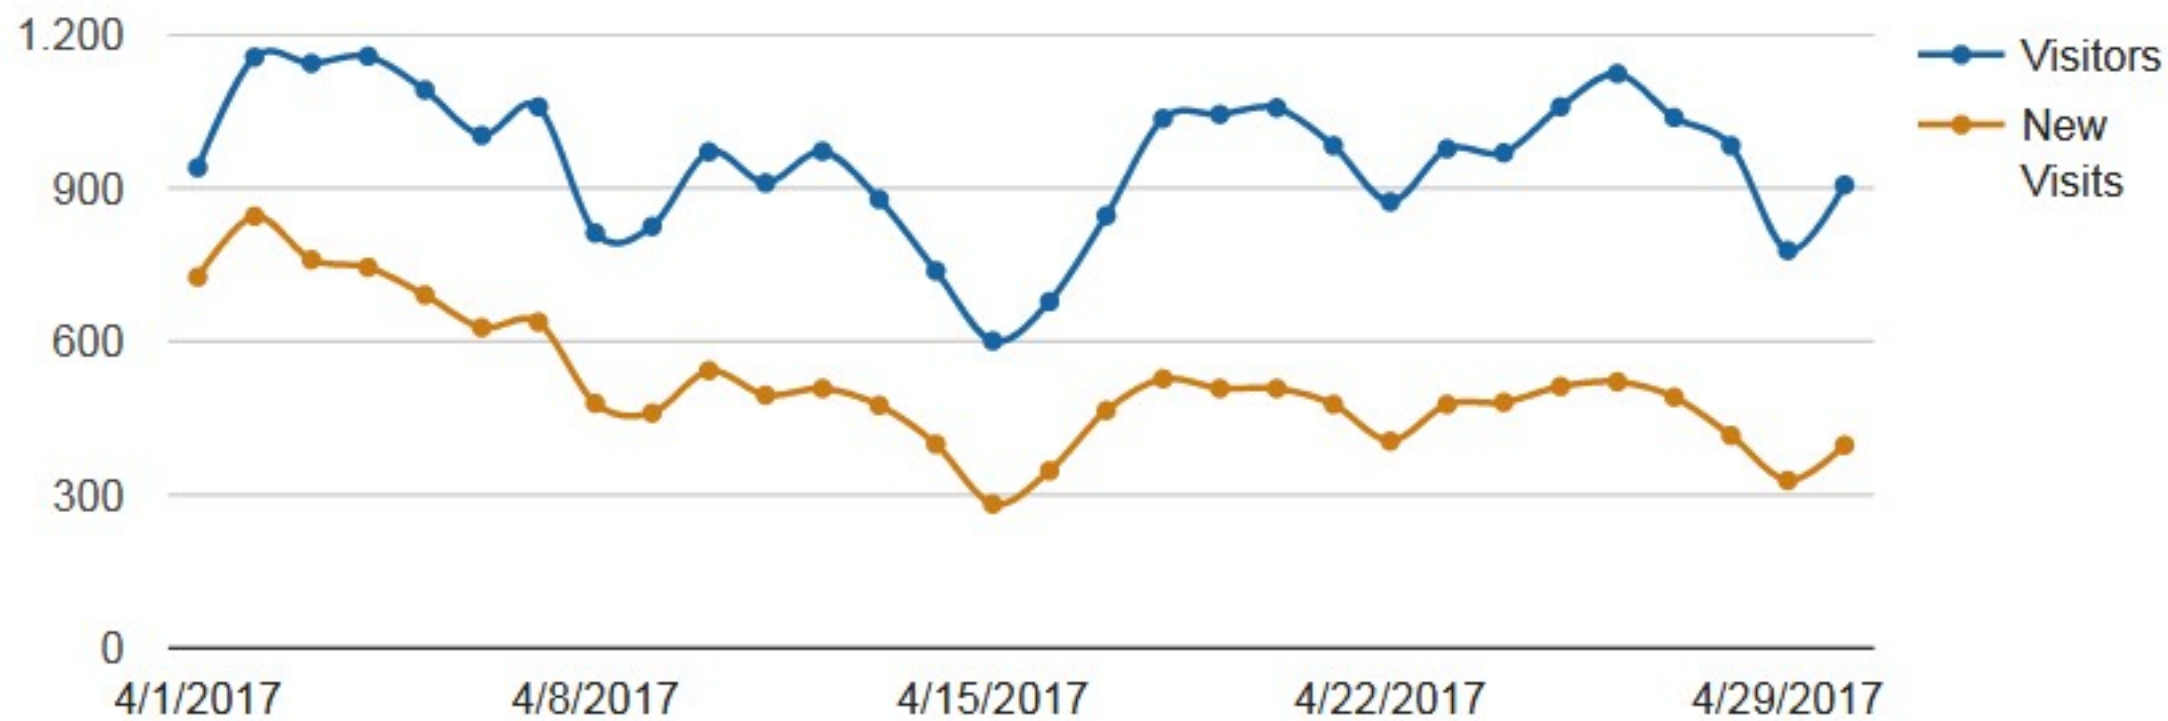

Visitors Trend by Day

Date Range: 4/1/2017 to 4/30/2017