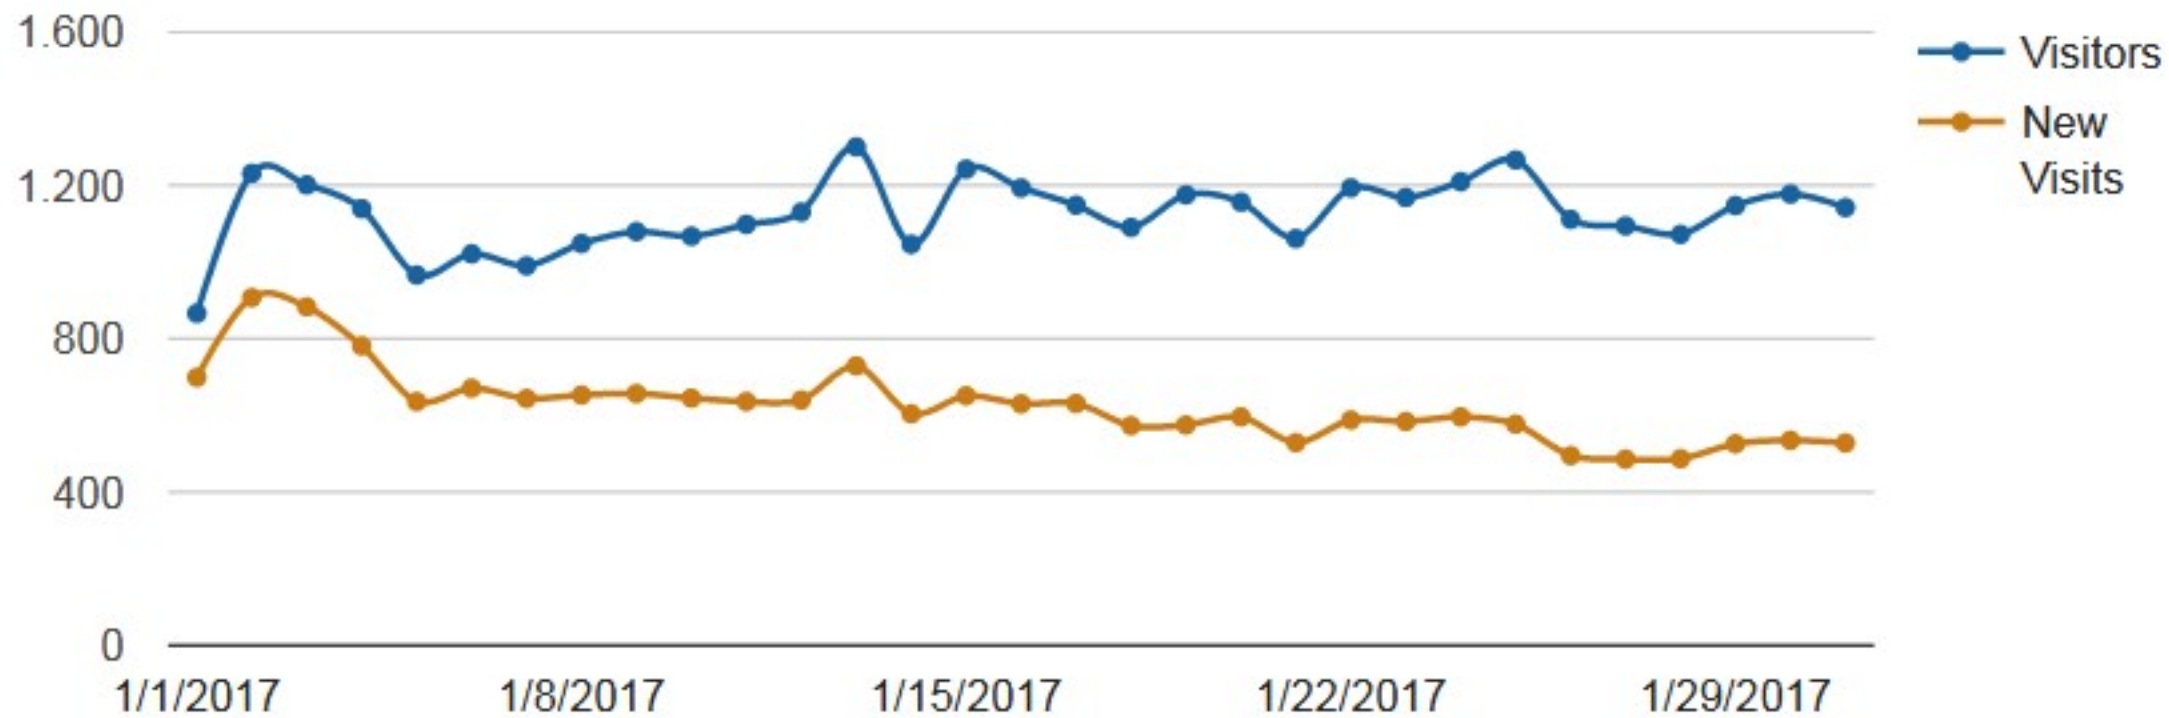

## Visitors Trend by Day

Date Range: 1/1/2017 to 1/31/2017

## Visitors Trend by Day

Date Range: 2/1/2017 to 2/28/2017

## Visitors Trend by Day

Date Range: 11/1/2017 to 11/30/2017

# Visitors Trend by Day

Date Range: 12/1/2017 to 12/31/2017