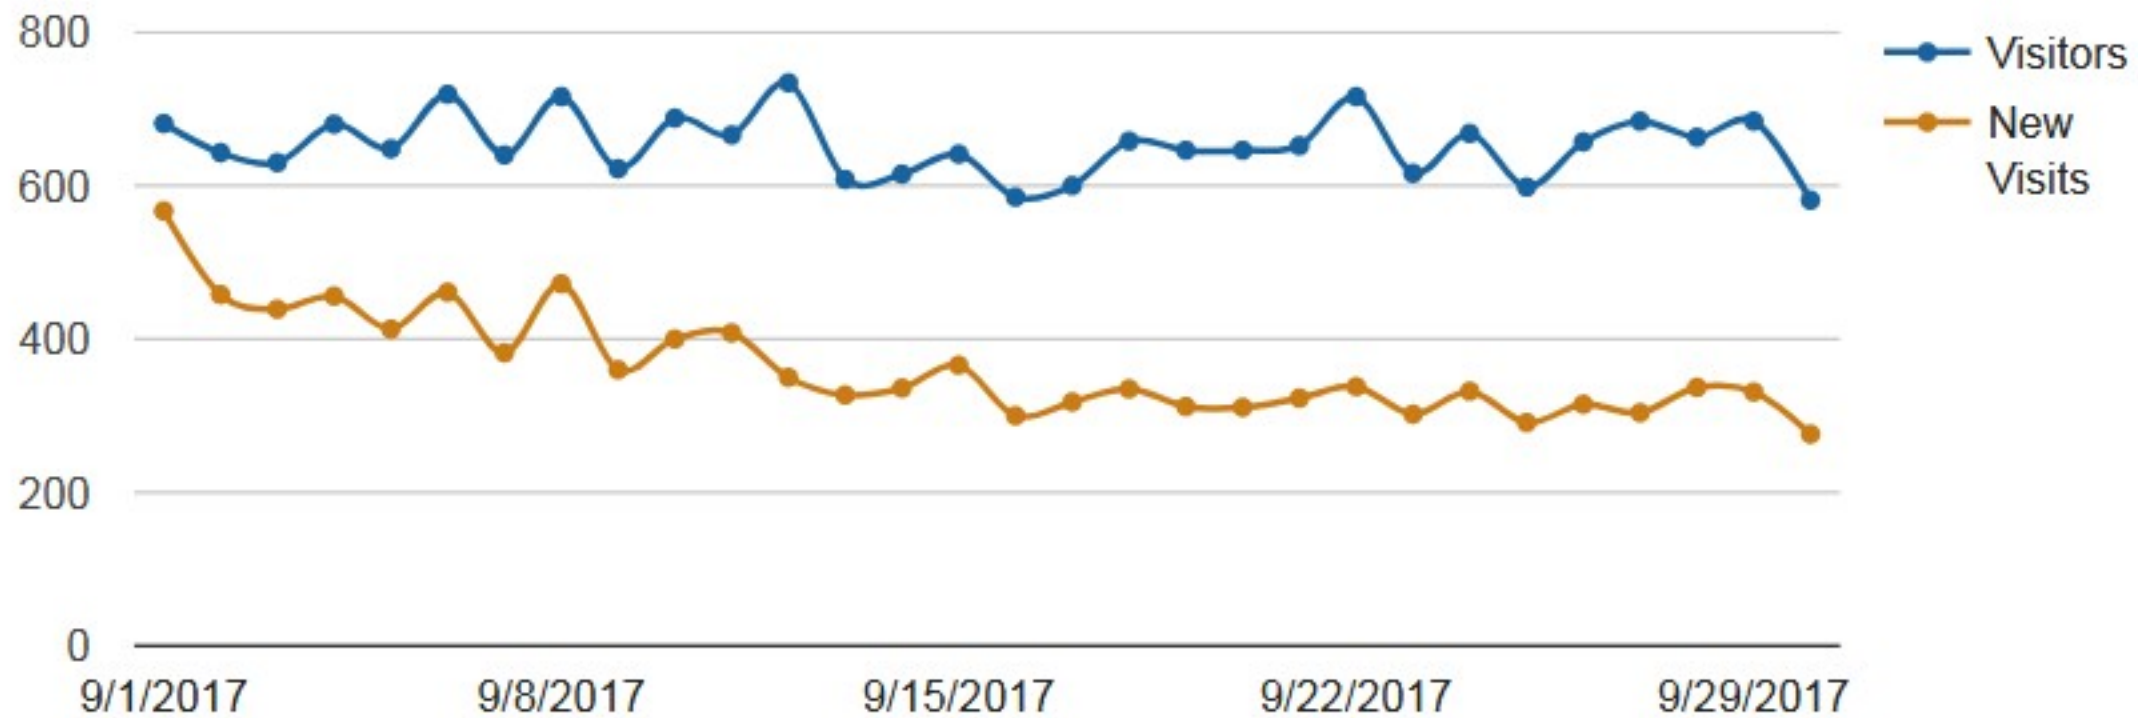

## Visitors Trend by Day

Date Range: 7/1/2017 to 7/31/2017

## Visitors Trend by Day

Date Range: 8/1/2017 to 8/31/2017

## Visitors Trend by Day

Date Range: 9/1/2017 to 9/30/2017

## Visitors Trend by Day

Date Range: 10/1/2017 to 10/31/2017