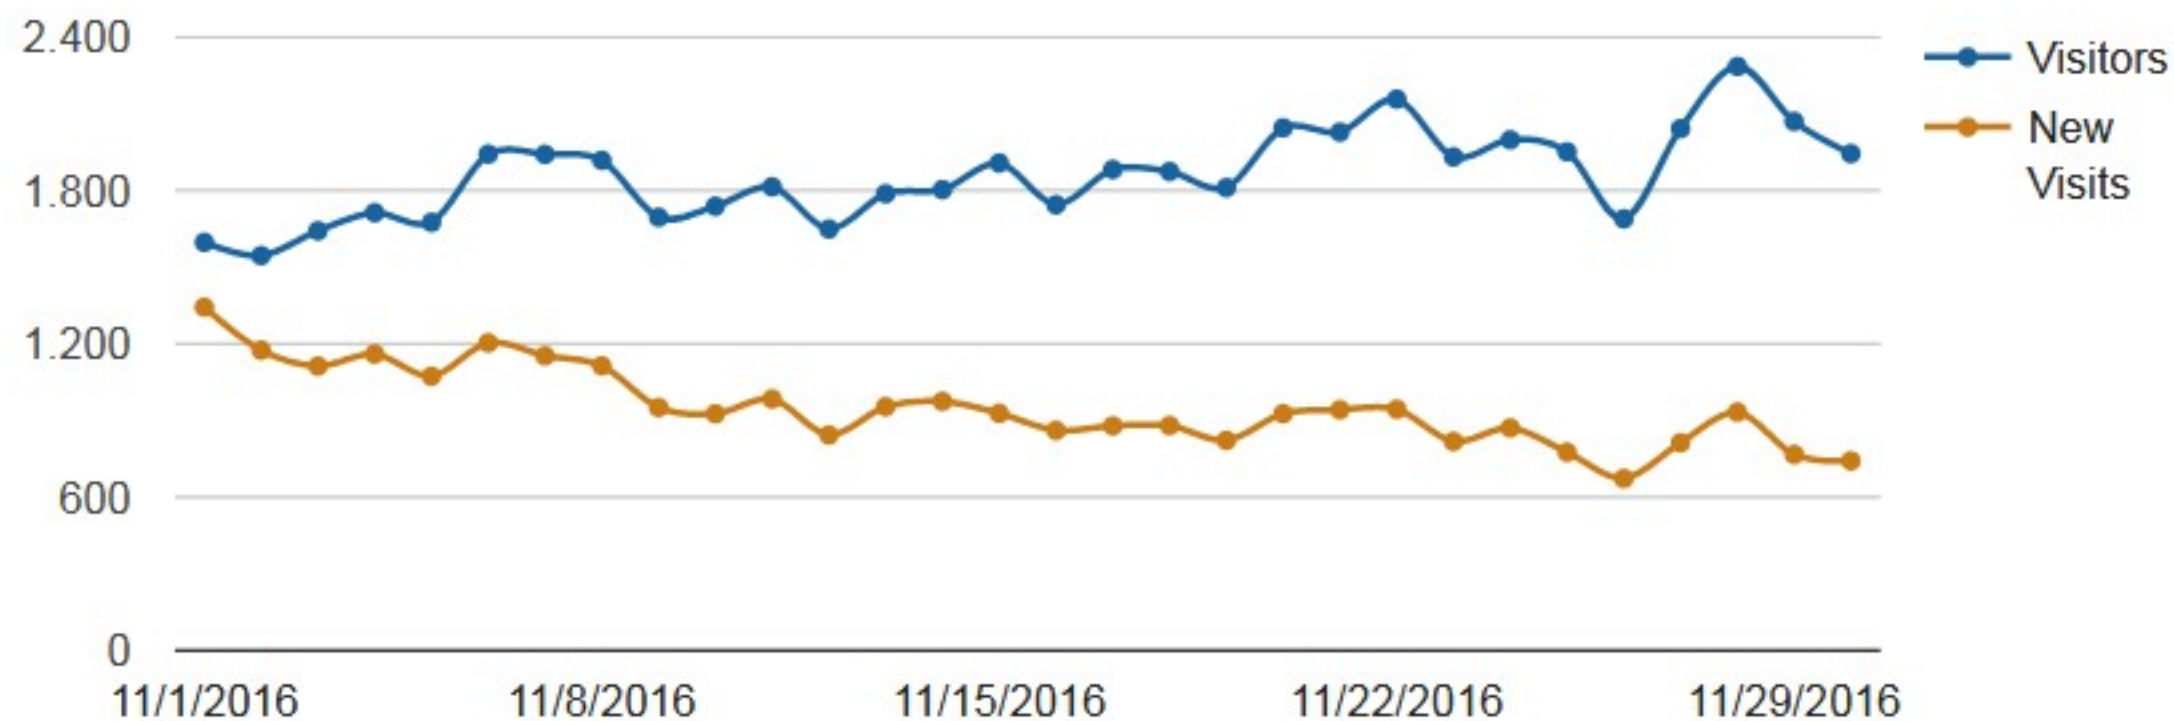

Visitors Trend by Day

Date Range: 7/1/2016 to 7/31/2016

Visitors Trend by Day

Date Range: 8/1/2016 to 8/31/2016

Visitors Trend by Day

Date Range: 9/1/2016 to 9/30/2016

Visitors Trend by Day

Date Range: 10/1/2016 to 10/31/2016

Visitors Trend by Day

Date Range: 11/1/2016 to 11/30/2016

Visitors Trend by Day

Date Range: 12/1/2016 to 12/31/2016