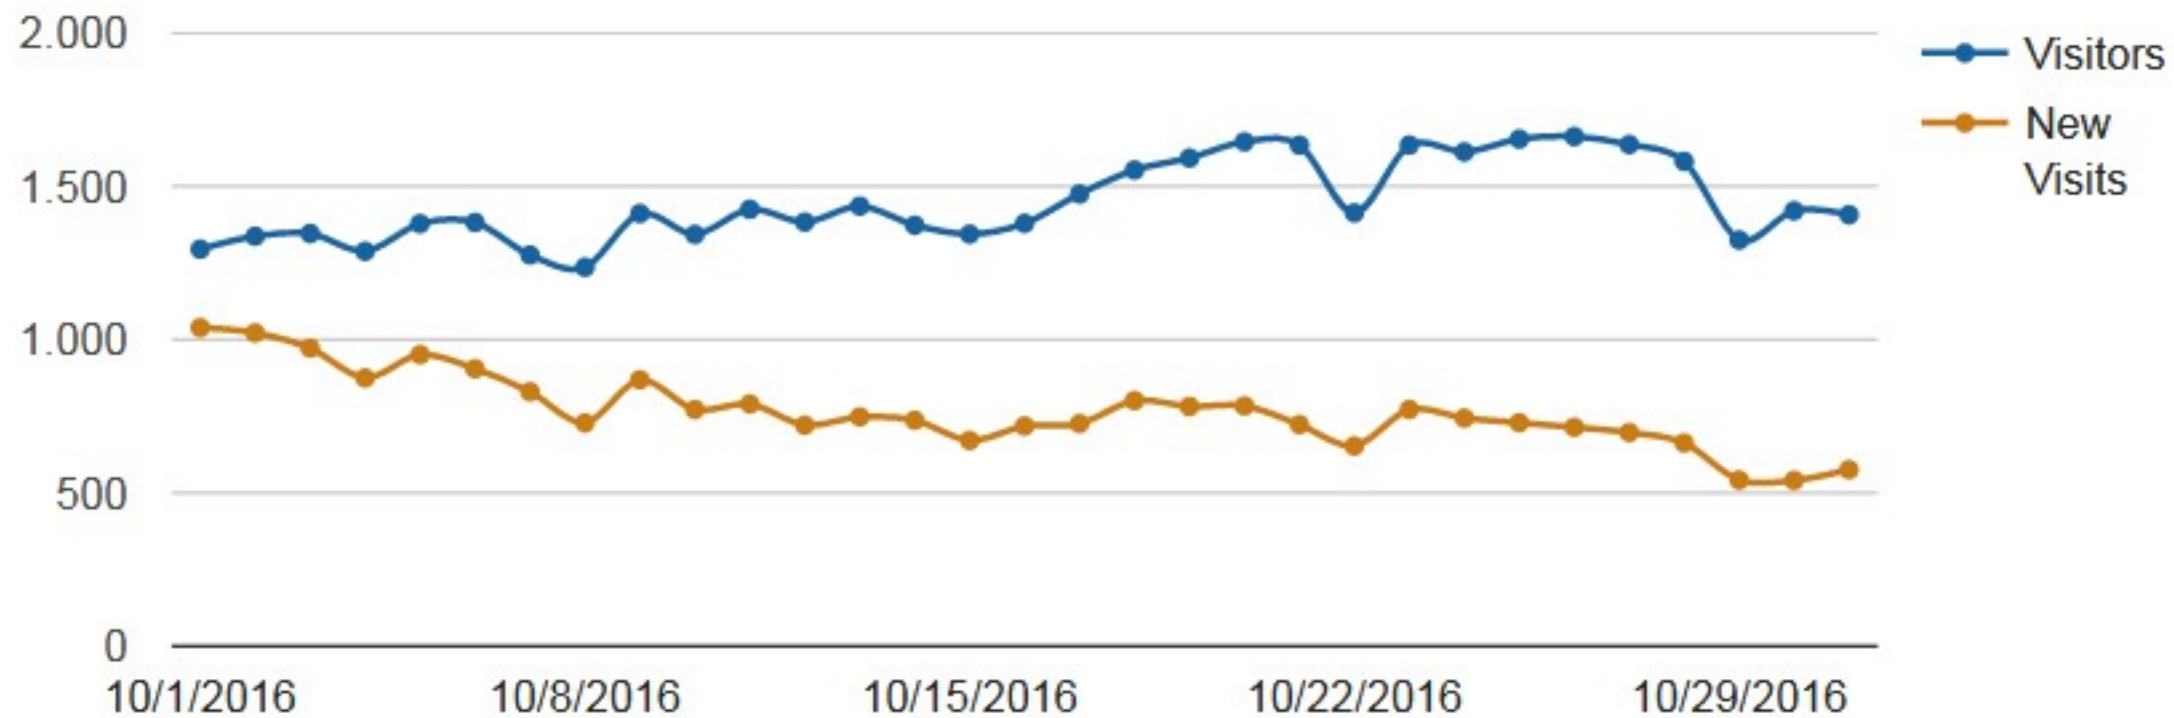

Visitors Trend by Day

Date Range: 7/1/2016 to 7/31/2016

Visitors Trend by Day

Date Range: 8/1/2016 to 8/31/2016

Visitors Trend by Day

Date Range: 9/1/2016 to 9/30/2016

Visitors Trend by Day

Date Range: 10/1/2016 to 10/31/2016

Visitors Trend by Day

Date Range: 11/1/2016 to 11/30/2016

Visitors Trend by Day

Date Range: 12/1/2016 to 12/31/2016