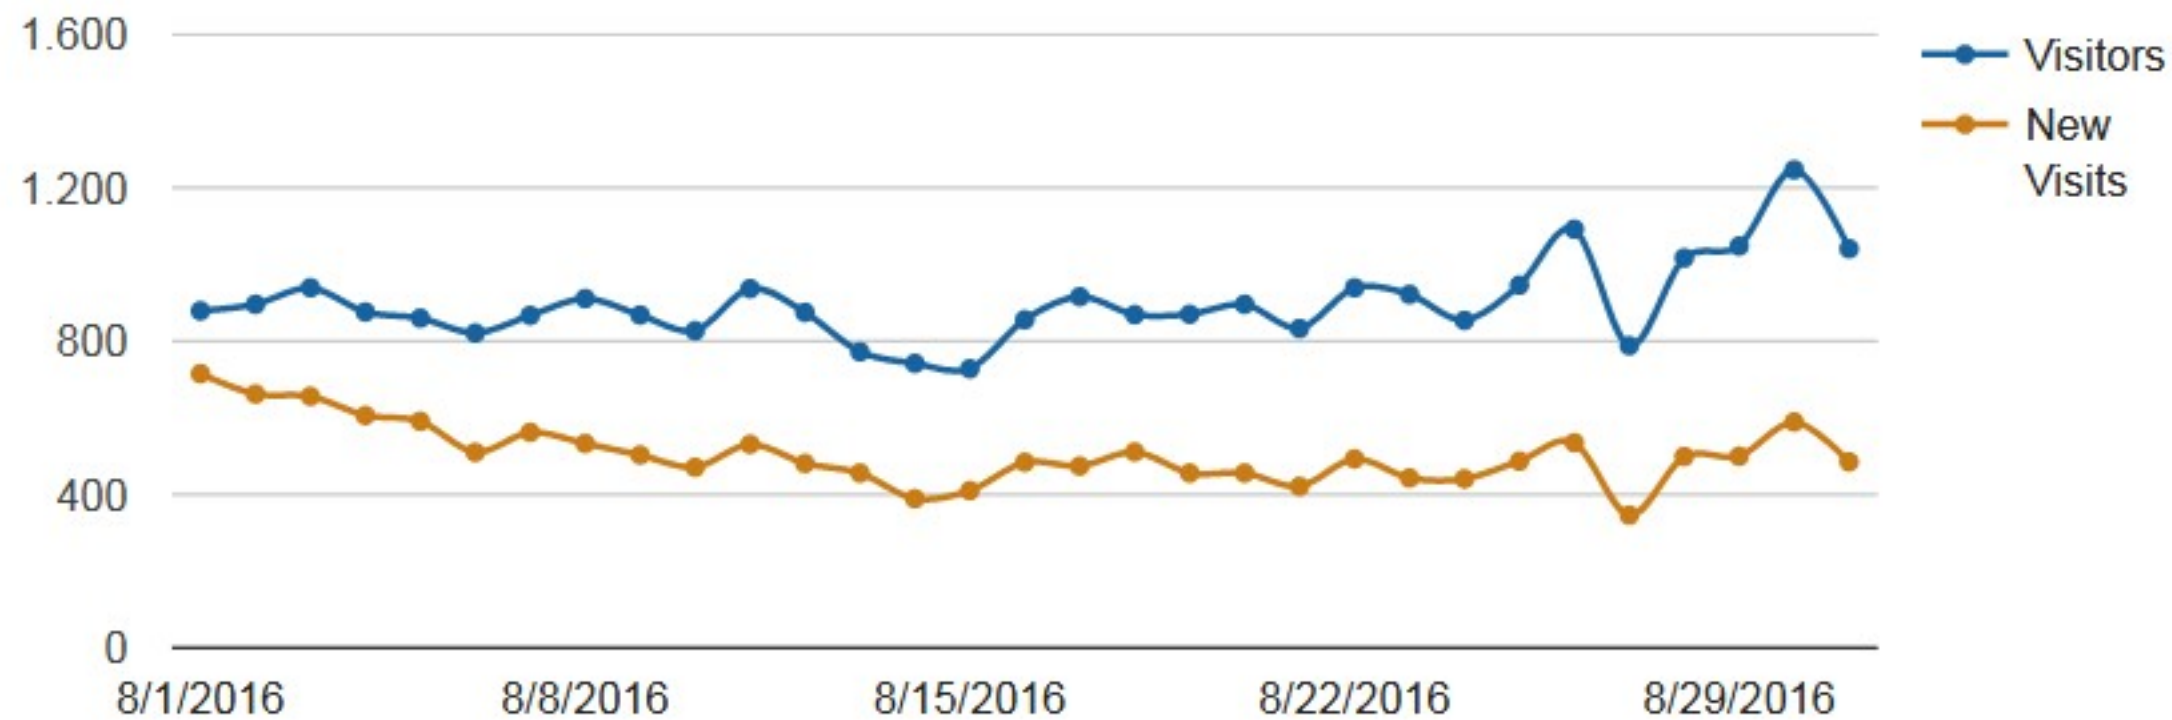

Visitors Trend by Day

Date Range: 7/1/2016 to 7/31/2016

Visitors Trend by Day

Date Range: 8/1/2016 to 8/31/2016

Visitors Trend by Day

Date Range: 9/1/2016 to 9/30/2016

Visitors Trend by Day

Date Range: 10/1/2016 to 10/31/2016

Visitors Trend by Day

Date Range: 11/1/2016 to 11/30/2016

Visitors Trend by Day

Date Range: 12/1/2016 to 12/31/2016