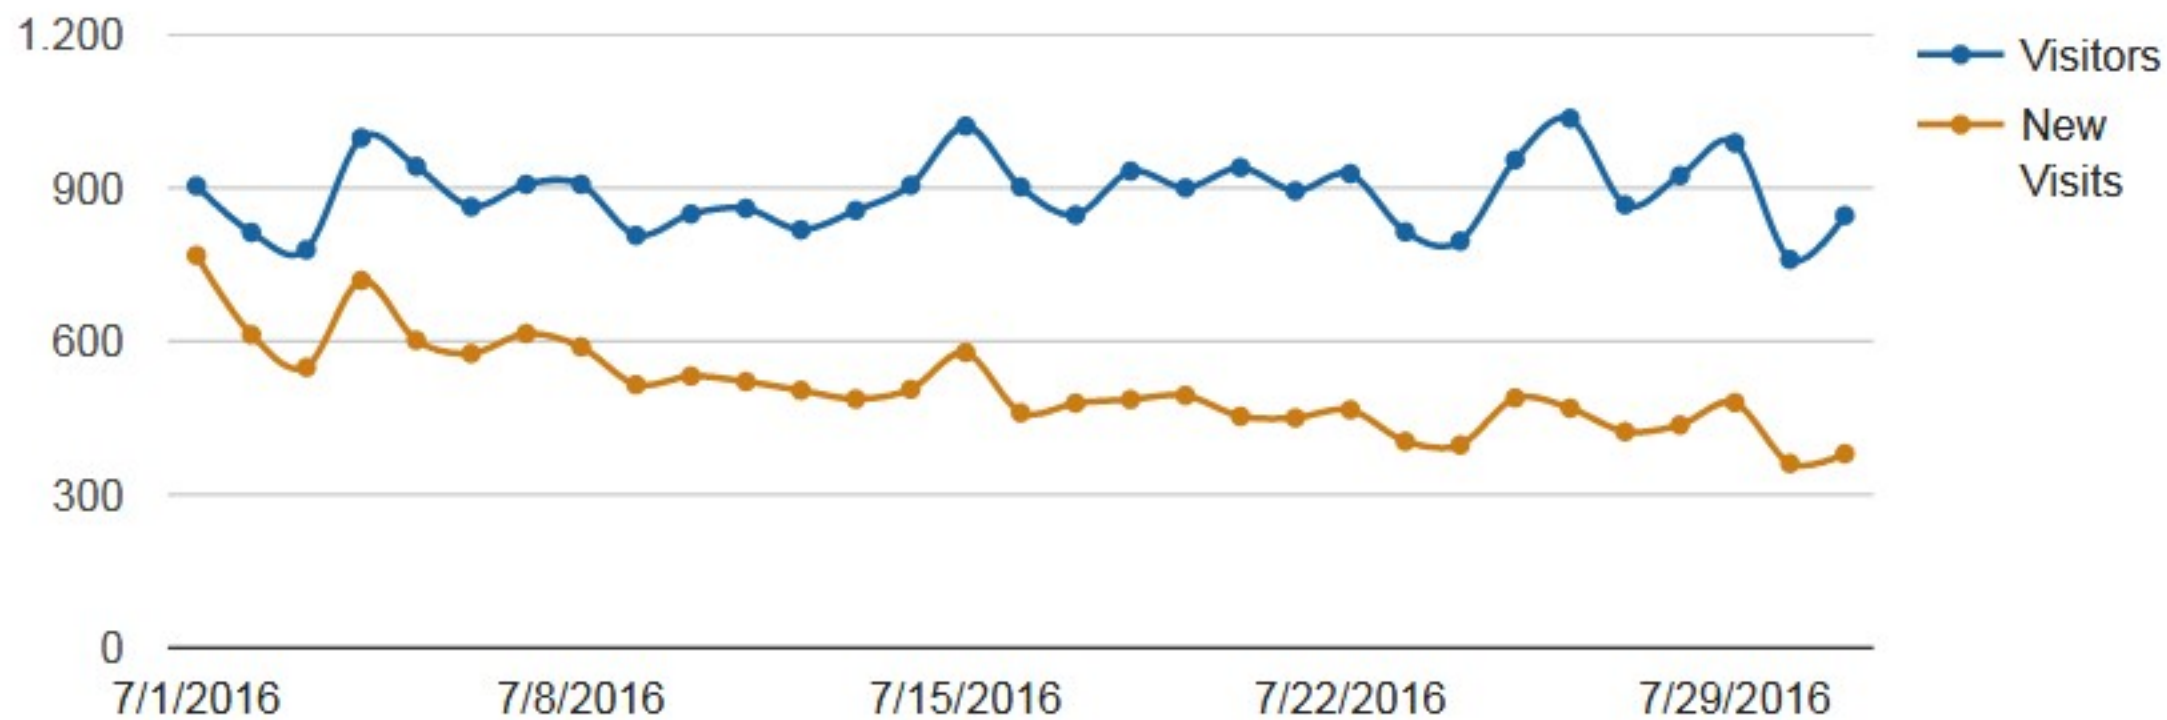

Visitors Trend by Day

Date Range: 7/1/2016 to 7/31/2016

Visitors Trend by Day

Date Range: 8/1/2016 to 8/31/2016

Visitors Trend by Day

Date Range: 9/1/2016 to 9/30/2016

Visitors Trend by Day

Date Range: 10/1/2016 to 10/31/2016

Visitors Trend by Day

Date Range: 11/1/2016 to 11/30/2016

Visitors Trend by Day

Date Range: 12/1/2016 to 12/31/2016