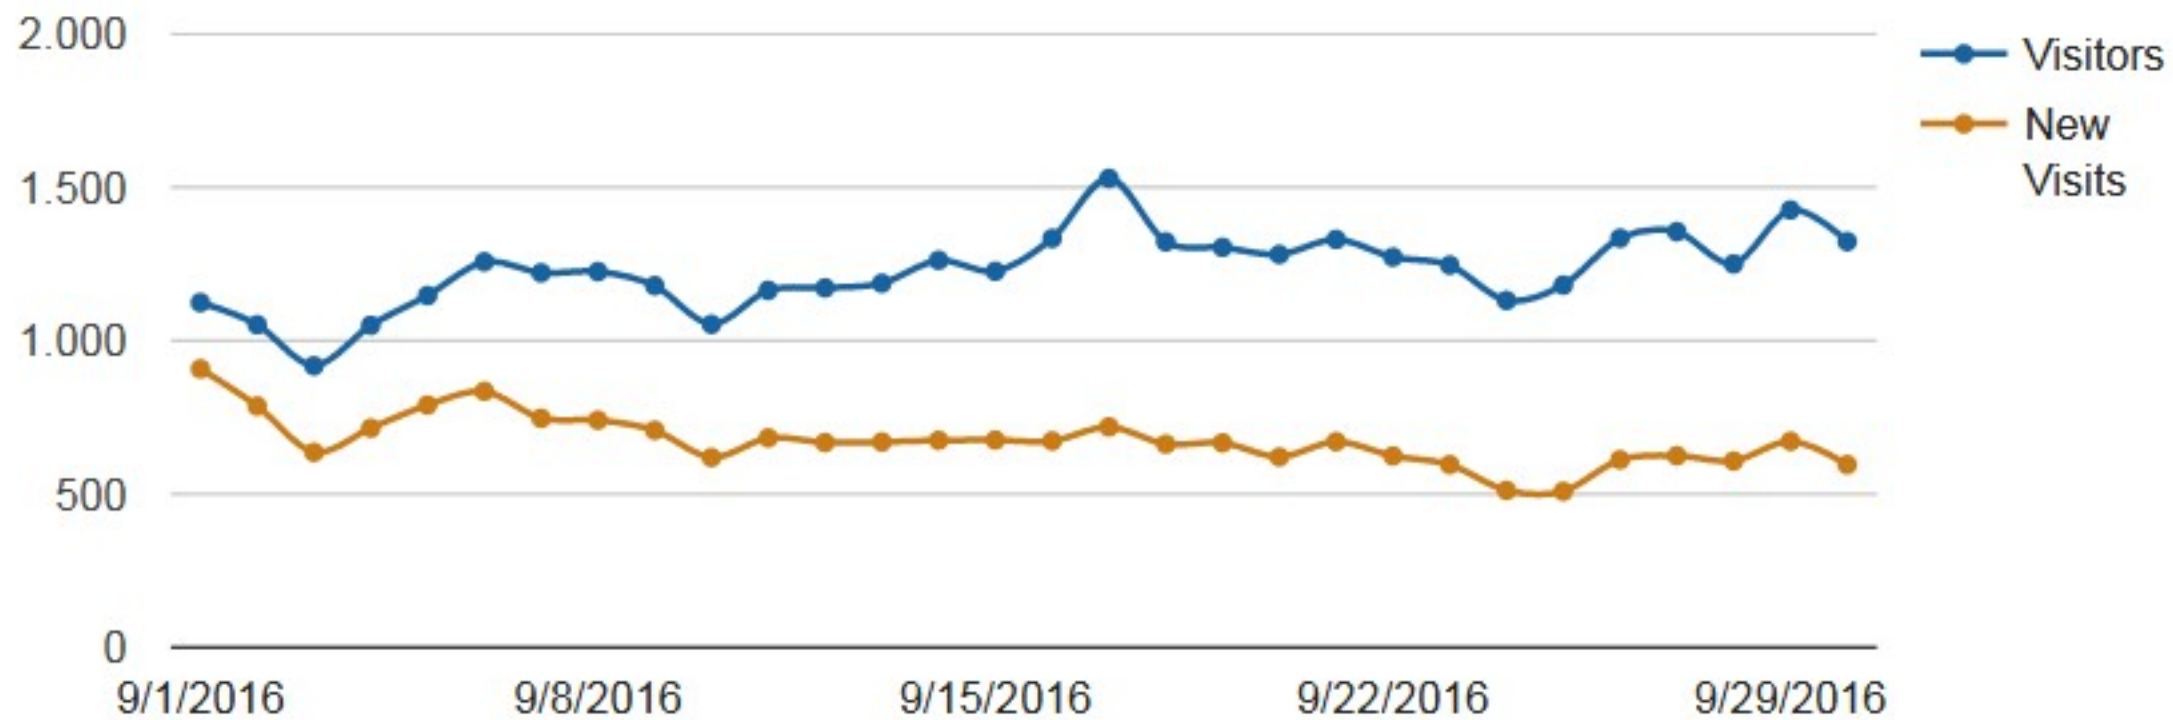

Visitors Trend by Day

Date Range: 7/1/2016 to 7/31/2016

Visitors Trend by Day

Date Range: 8/1/2016 to 8/31/2016

Visitors Trend by Day

Date Range: 9/1/2016 to 9/30/2016

Visitors Trend by Day

Date Range: 10/1/2016 to 10/31/2016

Visitors Trend by Day

Date Range: 11/1/2016 to 11/30/2016

Visitors Trend by Day

Date Range: 12/1/2016 to 12/31/2016