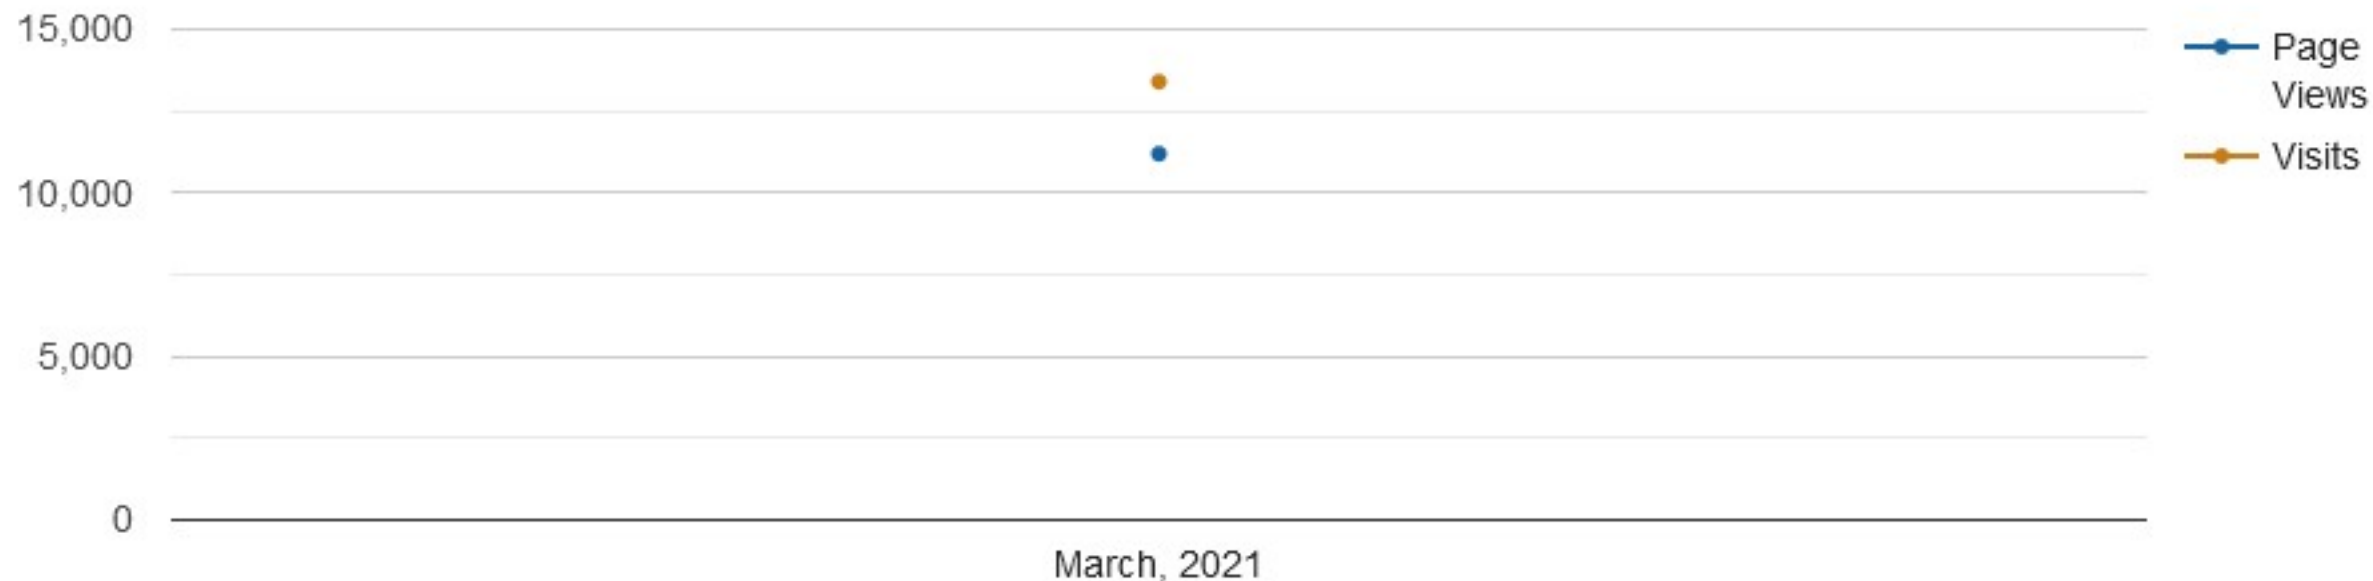

Visitors Trend

nonsolofiori.com

1/1/2021 - 1/31/2021

Visitors Trend

1/1/2021 - 1/31/2021

Date	Visitors	Unique Visits	New Visits	Return Visits
January, 2021	9,918	5,953	5,953	0
Total	9,918	5,953	5,953	0

Visitors Trend

nonsolofiori.com

2/1/2021 - 2/28/2021

Visitors Trend

2/1/2021 - 2/28/2021

Date	Visitors	Unique Visits	New Visits	Return Visits
February, 2021	11,601	6,723	6,723	0
Total	11,601	6,723	6,723	0

Traffic Trend by Month

Date Range: 3/1/2021 to 3/31/2021

Date ▲

Page Views

Visits

Hits

Bandwidth

March, 2021

11,194 100.00%

11,779.4 MB

Traffic Trend by Month

Date Range: 9/1/2021 to 9/30/2021

Date ▲	Page Views	Visits	Hits	Bandwidth
September, 2021	7,868 100.00%	8,626 100.00%	348,103 100.00%	13,944.8 MB 100.00%
Total	7,868	8,626	348,103	13,944.8 MB