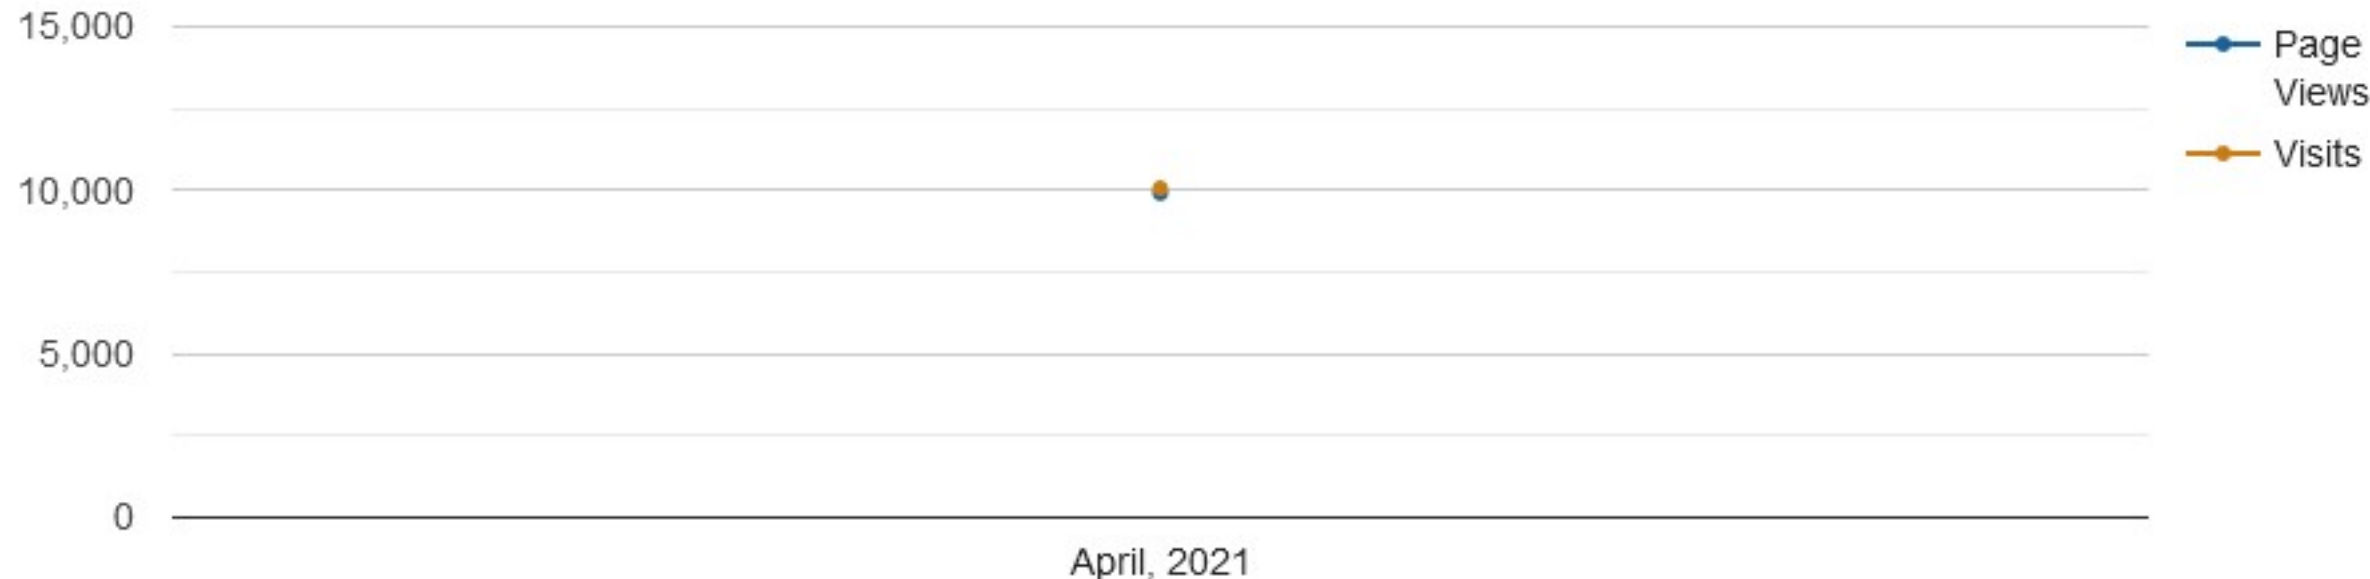

13,398 100.00%

623,859 100.00%

24,544.9 MB 100.00%

Total

11,194

13,398

623,859

24,544.9 MB

Traffic Trend by Month

Date Range: 4/1/2021 to 4/30/2021

Date ▲	Page Views	Visits	Hits	Bandwidth
April, 2021	9,917 100.00%	10,066 100.00%	515,995 100.00%	20,353.4 MB 100.00%
Total	9,917	10,066	515,995	20,353.4 MB

Traffic Trend by Month

Date Range: 5/1/2021 to 5/31/2021

Date ▲	Page Views	Visits	Hits	Bandwidth
May, 2021	8,216 100.00%	8,763 100.00%	419,771 100.00%	16,686.6 MB 100.00%
Total	8,216	8,763	419,771	16,686.6 MB