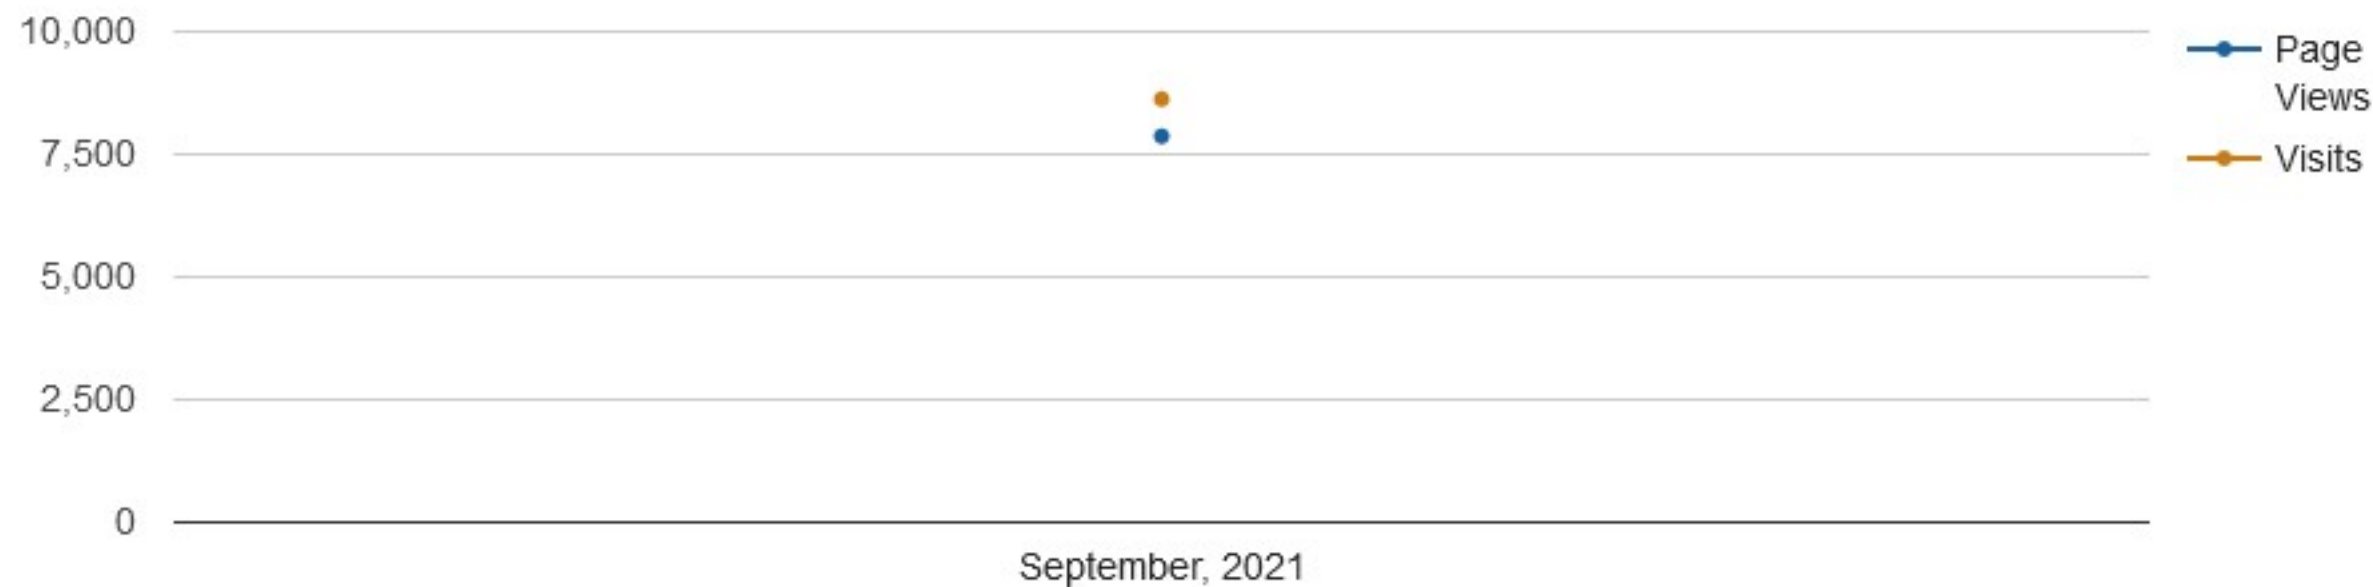

Traffic Trend by Month

Date Range: 8/1/2021 to 8/31/2021

Date ▲

Page Views

Visits

Hits

Bandwidth

August, 2021

11,779.4 MB

Traffic Trend by Month

Date Range: 9/1/2021 to 9/30/2021

Date ▲	Page Views	Visits	Hits	Bandwidth
September, 2021	7,868 100.00%	8,626 100.00%	348,103 100.00%	13,944.8 MB 100.00%
Total	7,868	8,626	348,103	13,944.8 MB

Traffic Trend by Month

Date Range: 10/1/2021 to 10/31/2021

Date ▾

Page Views

Visits

Hits

Bandwidth

October, 2021