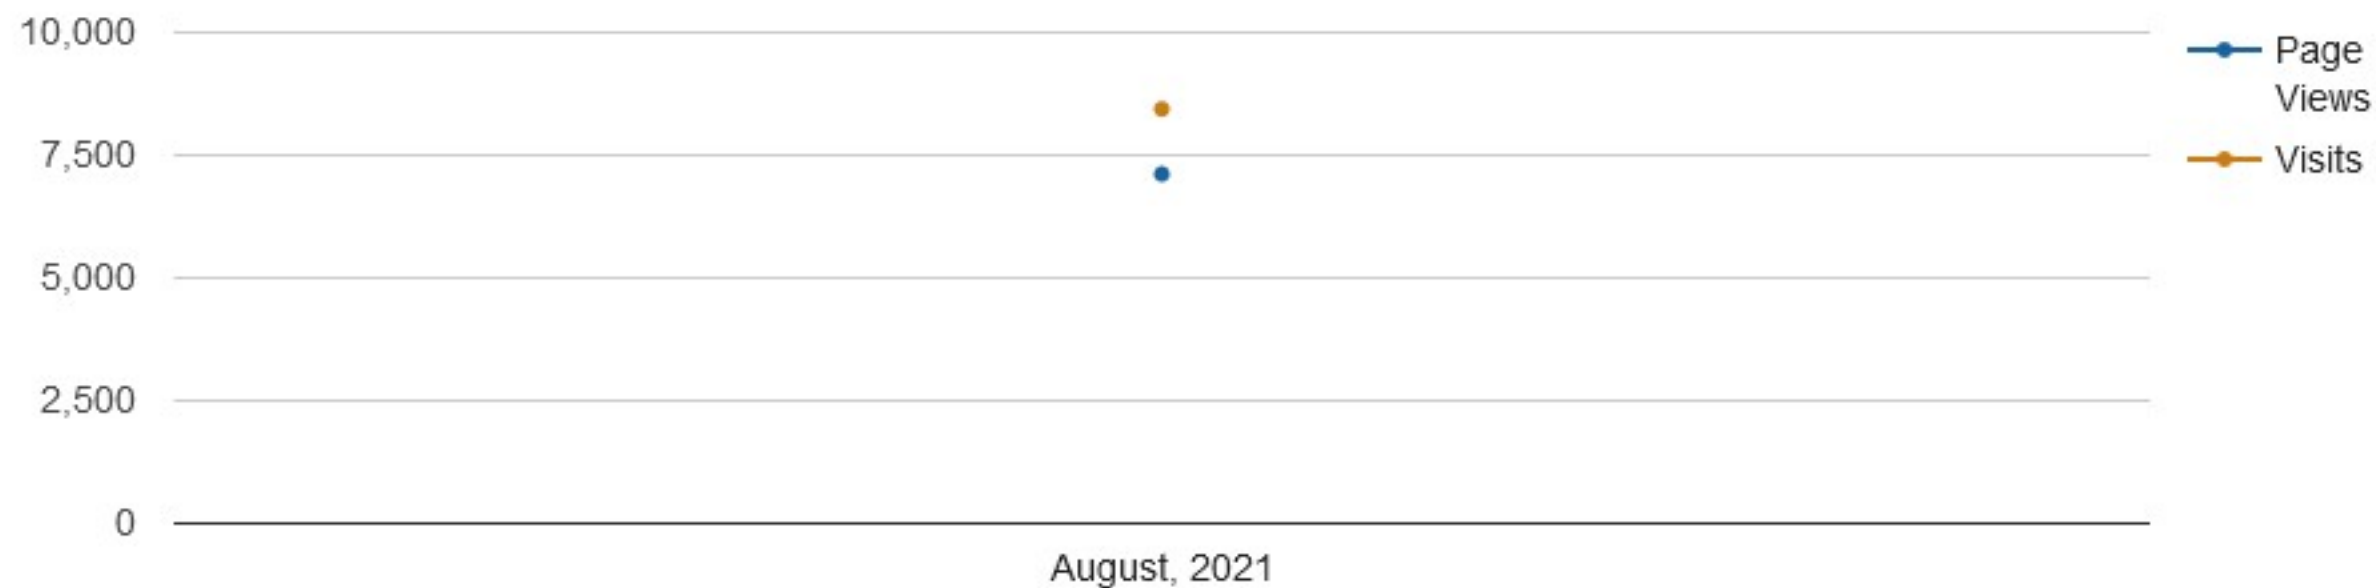

Traffic Trend by Month

Date Range: 6/1/2021 to 6/30/2021

Date ▲	Page Views	Visits	Hits	Bandwidth
June, 2021	7,462 100.00%	8,185 100.00%	319,161 100.00%	12,681.3 MB 100.00%
Total	7,462	8,185	319,161	12,681.3 MB

Traffic Trend by Month

Date Range: 7/1/2021 to 7/31/2021

Date ▲	Page Views	Visits	Hits	Bandwidth
July, 2021	7,280 100.00%	9,177 100.00%	279,327 100.00%	10,905.5 MB 100.00%
Total	7,280	9,177	279,327	10,905.5 MB

Traffic Trend by Month

Date Range: 8/1/2021 to 8/31/2021

Date ▲

Page Views

Visits

Hits

Bandwidth

August, 2021