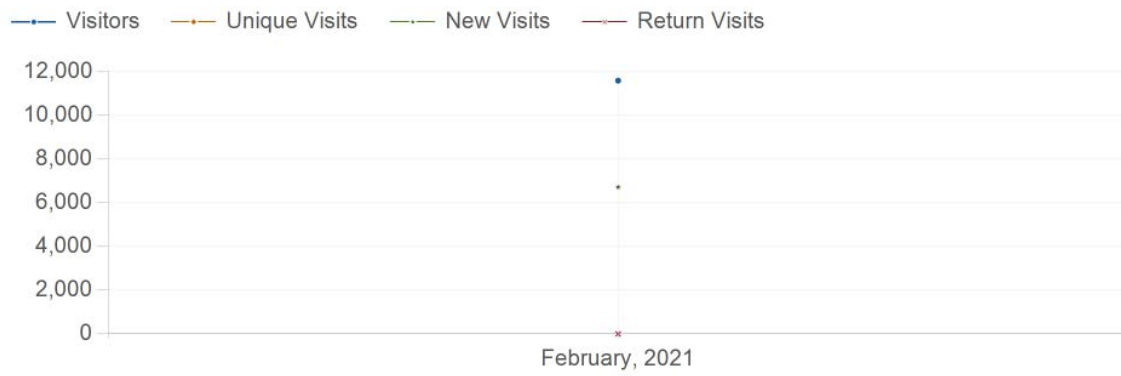

Visitors Trend

nonsolofiori.com

1/1/2021 - 1/31/2021

Visitors Trend

1/1/2021 - 1/31/2021

Date	Visitors	Unique Visits	New Visits	Return Visits
January, 2021	9,918	5,953	5,953	0
Total	9,918	5,953	5,953	0

Visitors Trend

nonsolofiori.com

2/1/2021 - 2/28/2021

Visitors Trend

2/1/2021 - 2/28/2021

Date	Visitors	Unique Visits	New Visits	Return Visits
February, 2021	11,601	6,723	6,723	0
Total	11,601	6,723	6,723	0

Traffic Trend by Month

11,779.4 MB

Traffic Trend by Month

Date Range: 9/1/2021 to 9/30/2021

Date ▲	Page Views	Visits	Hits	Bandwidth
September, 2021	7,868 100.00%	8,626 100.00%	348,103 100.00%	13,944.8 MB 100.00%
Total	7,868	8,626	348,103	13,944.8 MB

16,244.1 MB

Traffic Trend by Month

Date Range: 11/1/2021 to 11/30/2021

Date ▲	Page Views	Visits	Hits	Bandwidth
November, 2021	8,834 100.00%	9,331 100.00%	433,238 100.00%	16,313.9 MB 100.00%
Total	8,834	9,331	433,238	16,313.9 MB