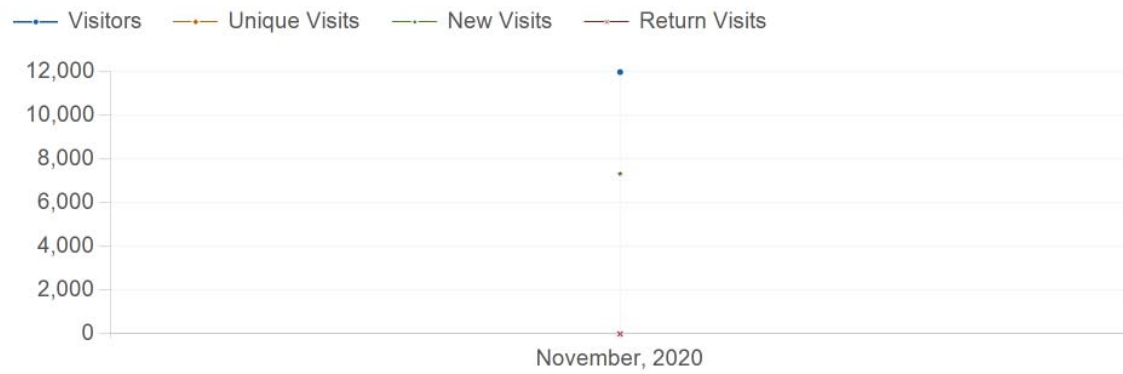

Visitors Trend

11/1/2020 - 11/30/2020

Date	Visitors	Unique Visits	New Visits	Return Visits
November, 2020	11,993	7,337	7,337	0
Total	11,993	7,337	7,337	0