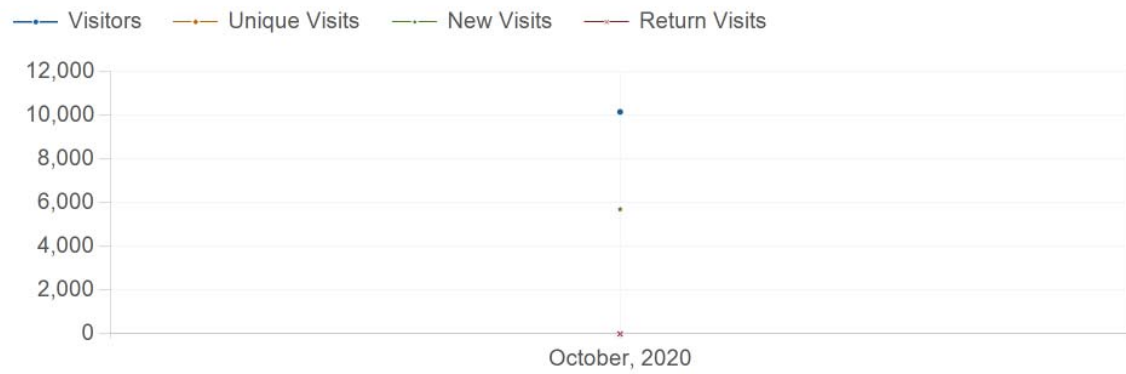

Visitors Trend

nonsolofiori.com

8/1/2020 - 8/31/2020

Visitors Trend

8/1/2020 - 8/31/2020

Date	Visitors	Unique Visits	New Visits	Return Visits
August, 2020	7,096	3,982	3,982	0
Total	7,096	3,982	3,982	0

Visitors Trend

nonsolofiori.com

9/1/2020 - 9/30/2020

Visitors Trend

9/1/2020 - 9/30/2020

Date	Visitors	Unique Visits	New Visits	Return Visits
September, 2020	8,793	5,156	5,156	0
Total	8,793	5,156	5,156	0

Visitors Trend

nonsolofiori.com

10/1/2020 - 10/31/2020

Visitors Trend

10/1/2020 - 10/31/2020

Date	Visitors	Unique Visits	New Visits	Return Visits
October, 2020	10,167	5,709	5,709	0
Total	10,167	5,709	5,709	0

Visitors Trend

nonsolofiori.com