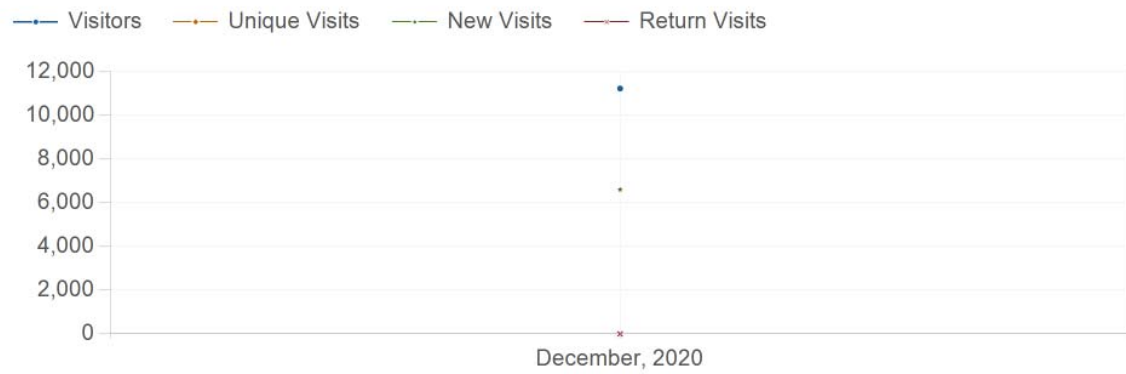

10/1/2020 - 10/31/2020

Visitors Trend

10/1/2020 - 10/31/2020

Date	Visitors	Unique Visits	New Visits	Return Visits
October, 2020	10,167	5,709	5,709	0
Total	10,167	5,709	5,709	0

Visitors Trend

nonsolofiori.com

11/1/2020 - 11/30/2020

Visitors Trend

11/1/2020 - 11/30/2020

Date	Visitors	Unique Visits	New Visits	Return Visits
November, 2020	11,993	7,337	7,337	0
Total	11,993	7,337	7,337	0

Visitors Trend

nonsolofiori.com

12/1/2020 - 12/31/2020

Visitors Trend

12/1/2020 - 12/31/2020

Date	Visitors	Unique Visits	New Visits	Return Visits
December, 2020	11,241	6,610	6,610	0
Total	11,241	6,610	6,610	0