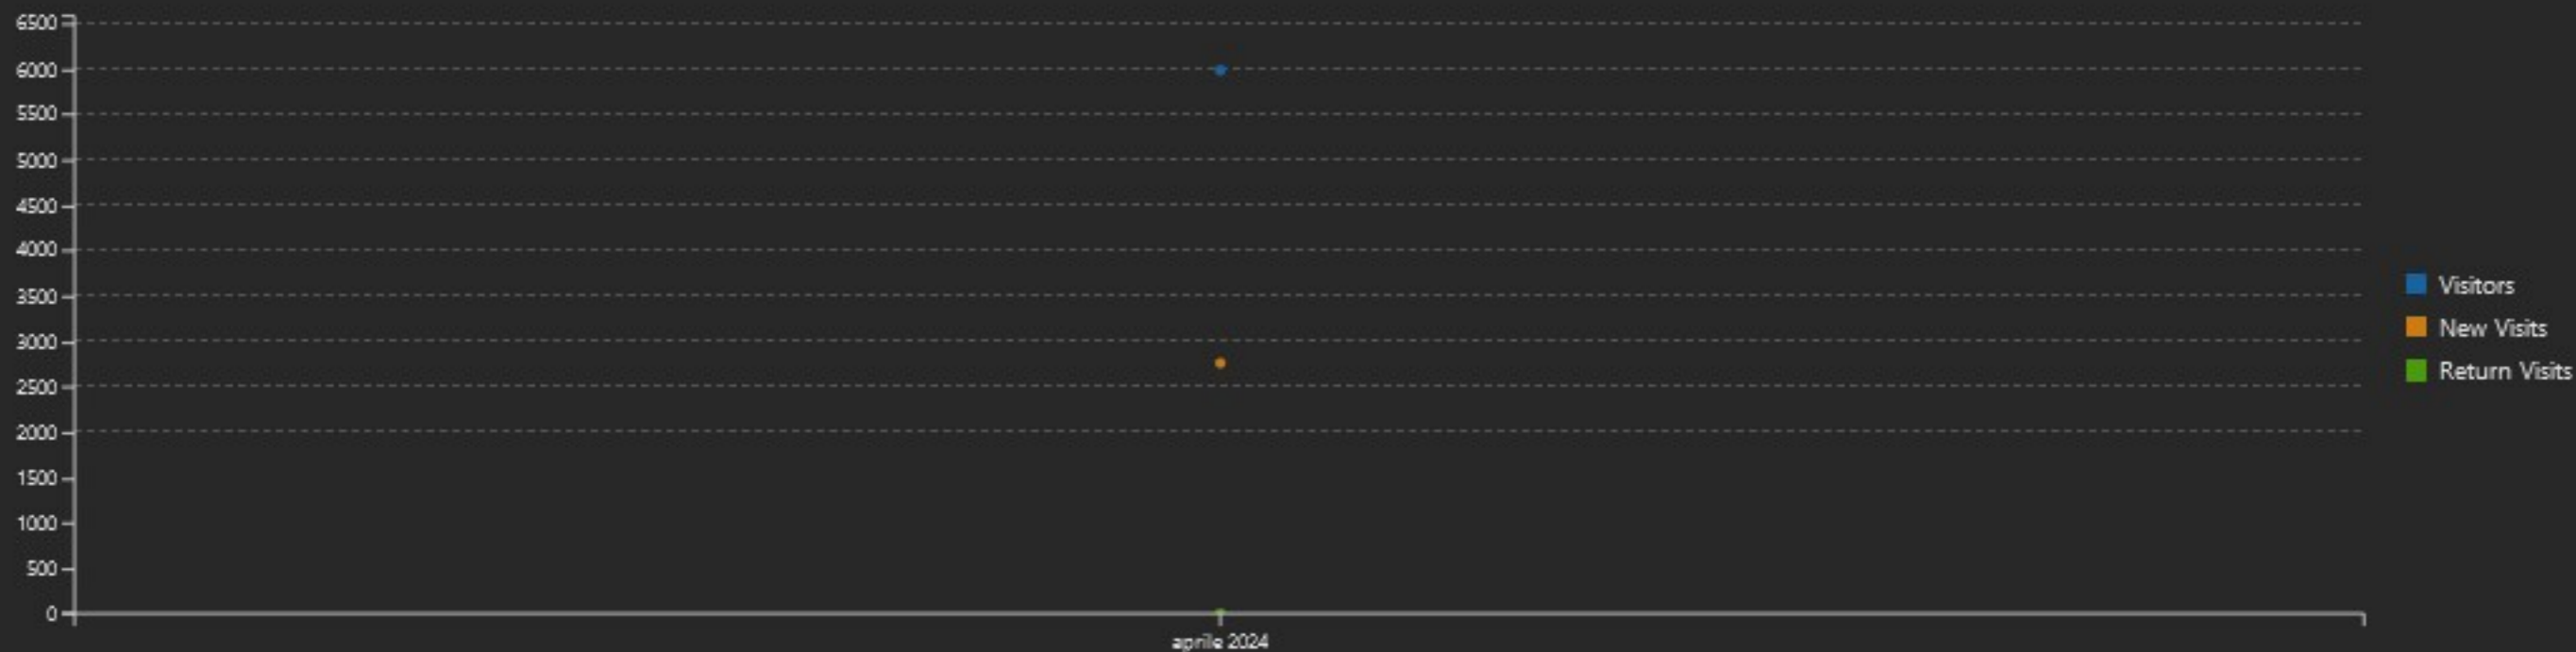

Data 01/04/2024 A 30/04/2024

Tabella ▼ Raggruppa Per ▼ Ordina ▼

Visitors Trend by Month

Date Range: 01/04/2024 to 30/04/2024

Date	Visitors ▼	Unique Visits	New Visits	Return Visits
aprile, 2024	5.980 100.00%	2.759 100.00%	2.759 100.00%	0
Total	5.980	2.759	2.759	0