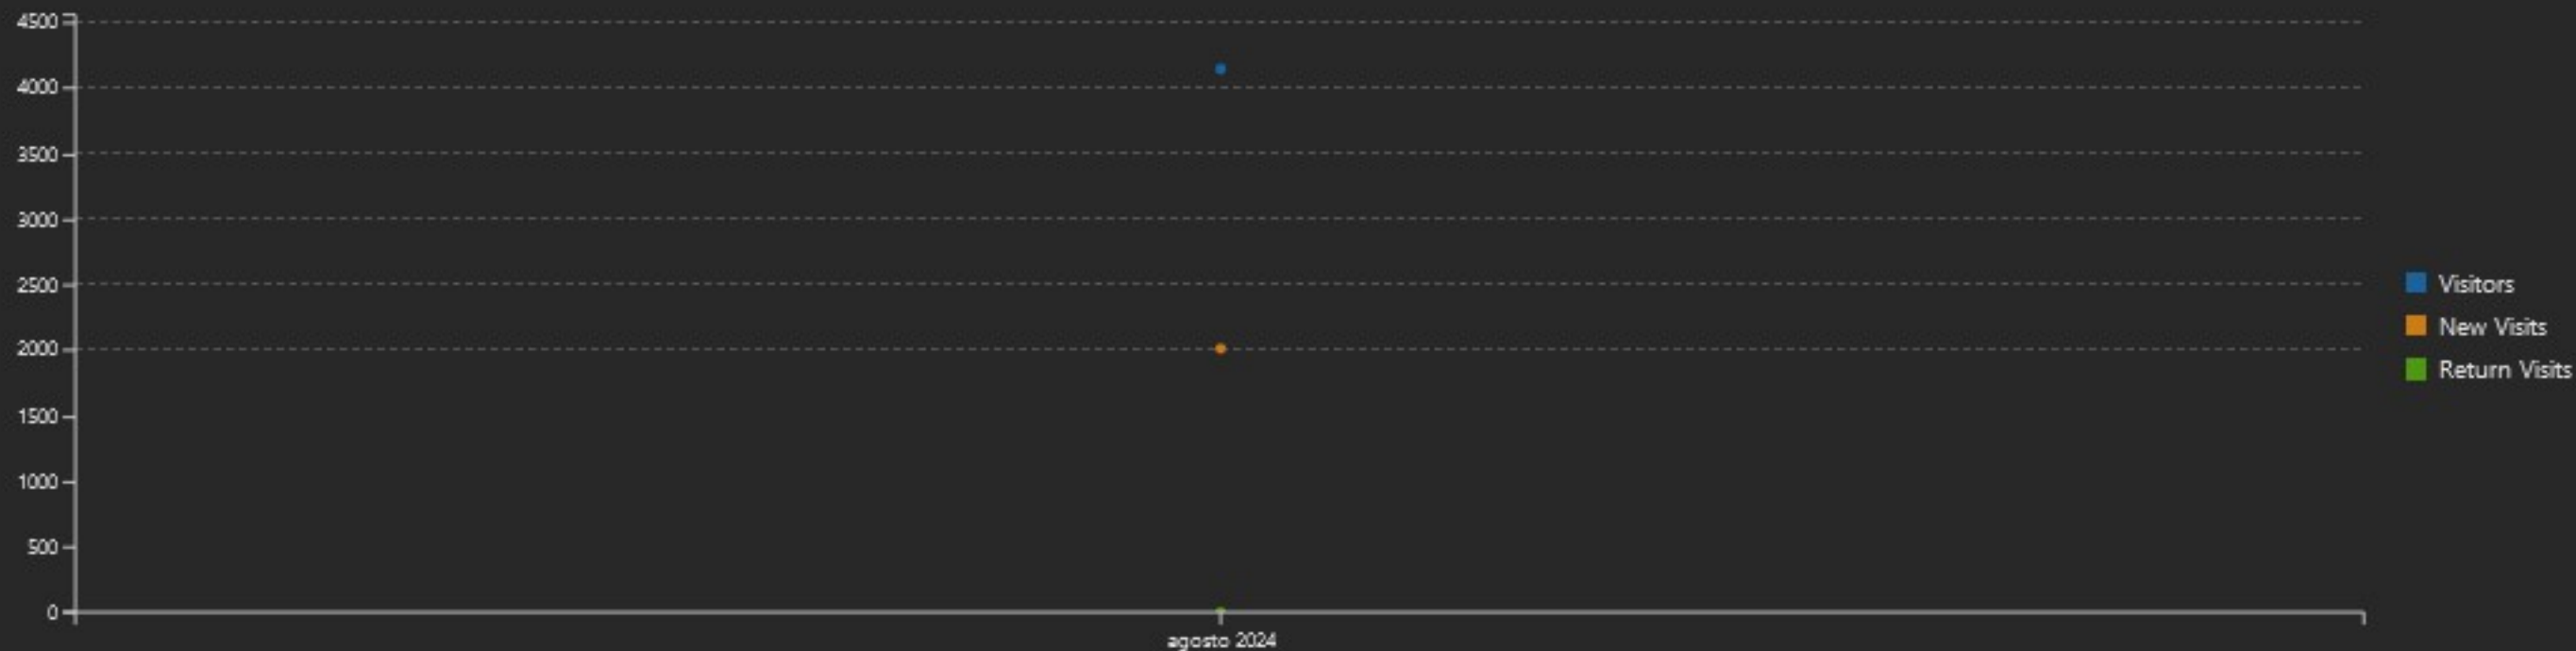

Data A

Tabella ▾ Raggruppa Per ▾ Ordina ▾

Visitors Trend by Month

Date Range: 01/08/2024 to 31/08/2024

Date	Visitors ▾	Unique Visits	New Visits	Return Visits
agosto, 2024	4.145 100.00%	2.012 100.00%	2.012 100.00%	0
Total	4.145	2.012	2.012	0