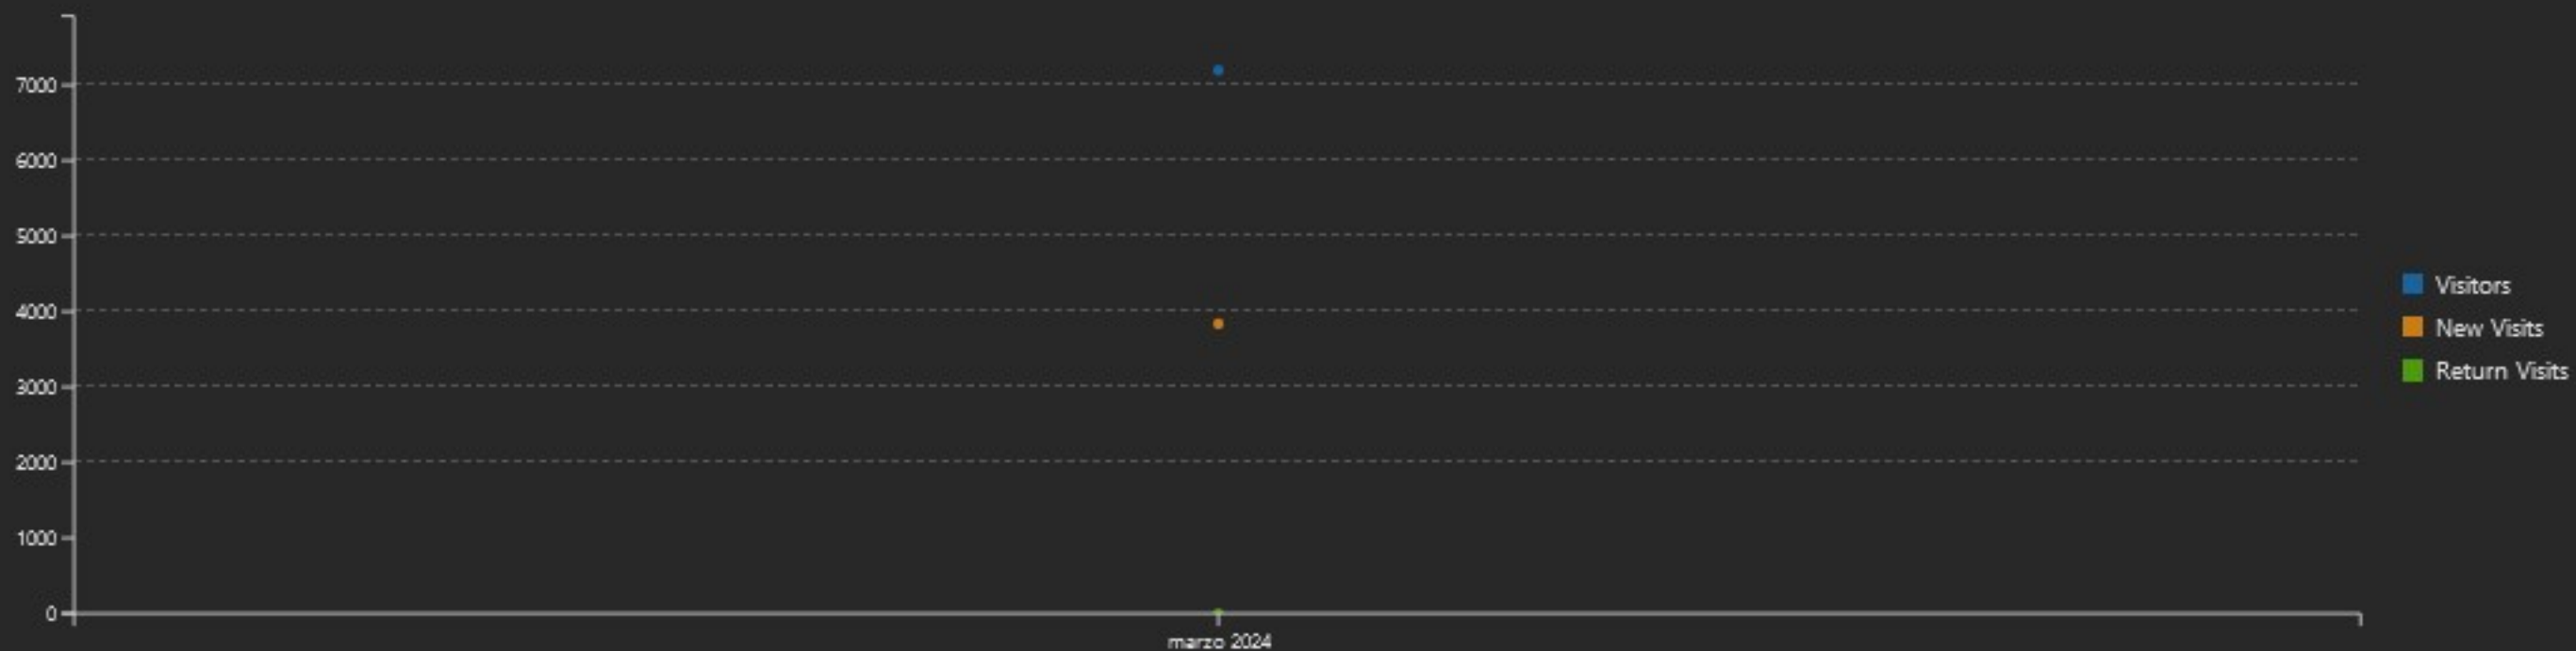

Data 01/03/2024 A 31/03/2024

Tabella ▾ Raggruppa Per ▾ Ordina ▾

Visitors Trend by Month

Date Range: 01/03/2024 to 31/03/2024

Date	Visitors ▾	Unique Visits	New Visits	Return Visits
marzo, 2024	7.175 100.00%	3.826 100.00%	3.826 100.00%	0
Total	7.175	3.826	3.826	0