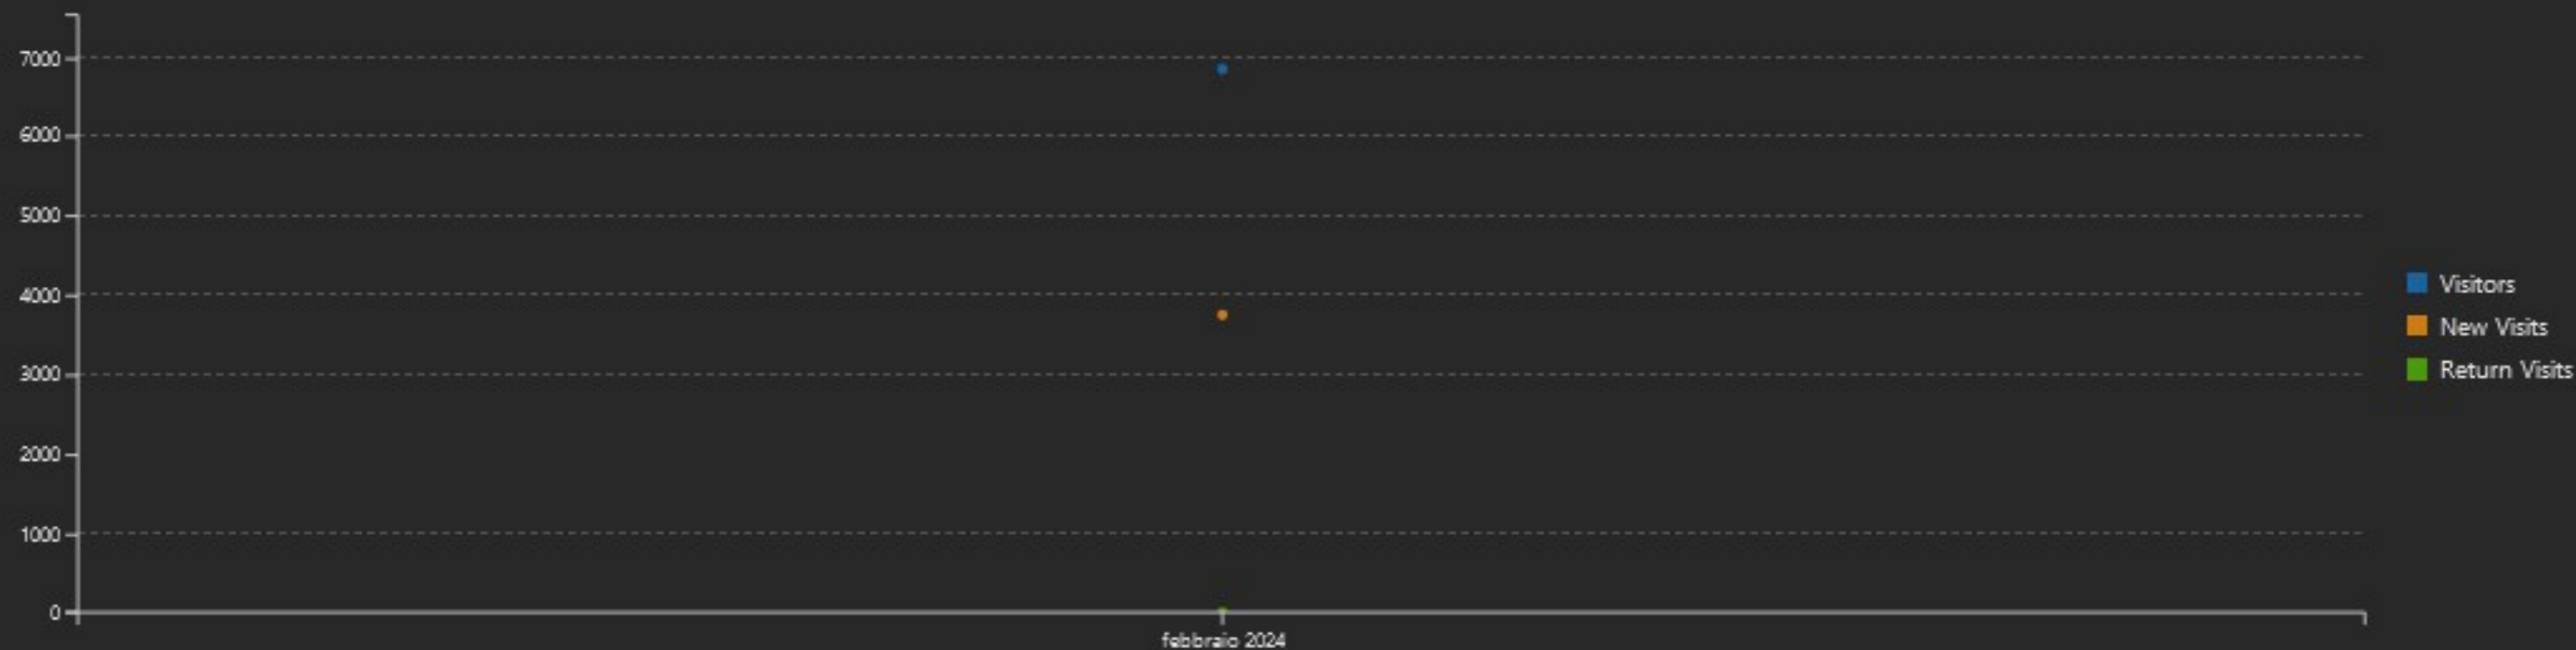

Data A

Tabella ▾ Raggruppa Per ▾ Ordina ▾

Visitors Trend by Month

Date Range: 01/02/2024 to 29/02/2024

Date	Visitors ▾	Unique Visits	New Visits	Return Visits
febbraio, 2024	6.844 100.00%	3.749 100.00%	3.749 100.00%	0
Total	6.844	3.749	3.749	0