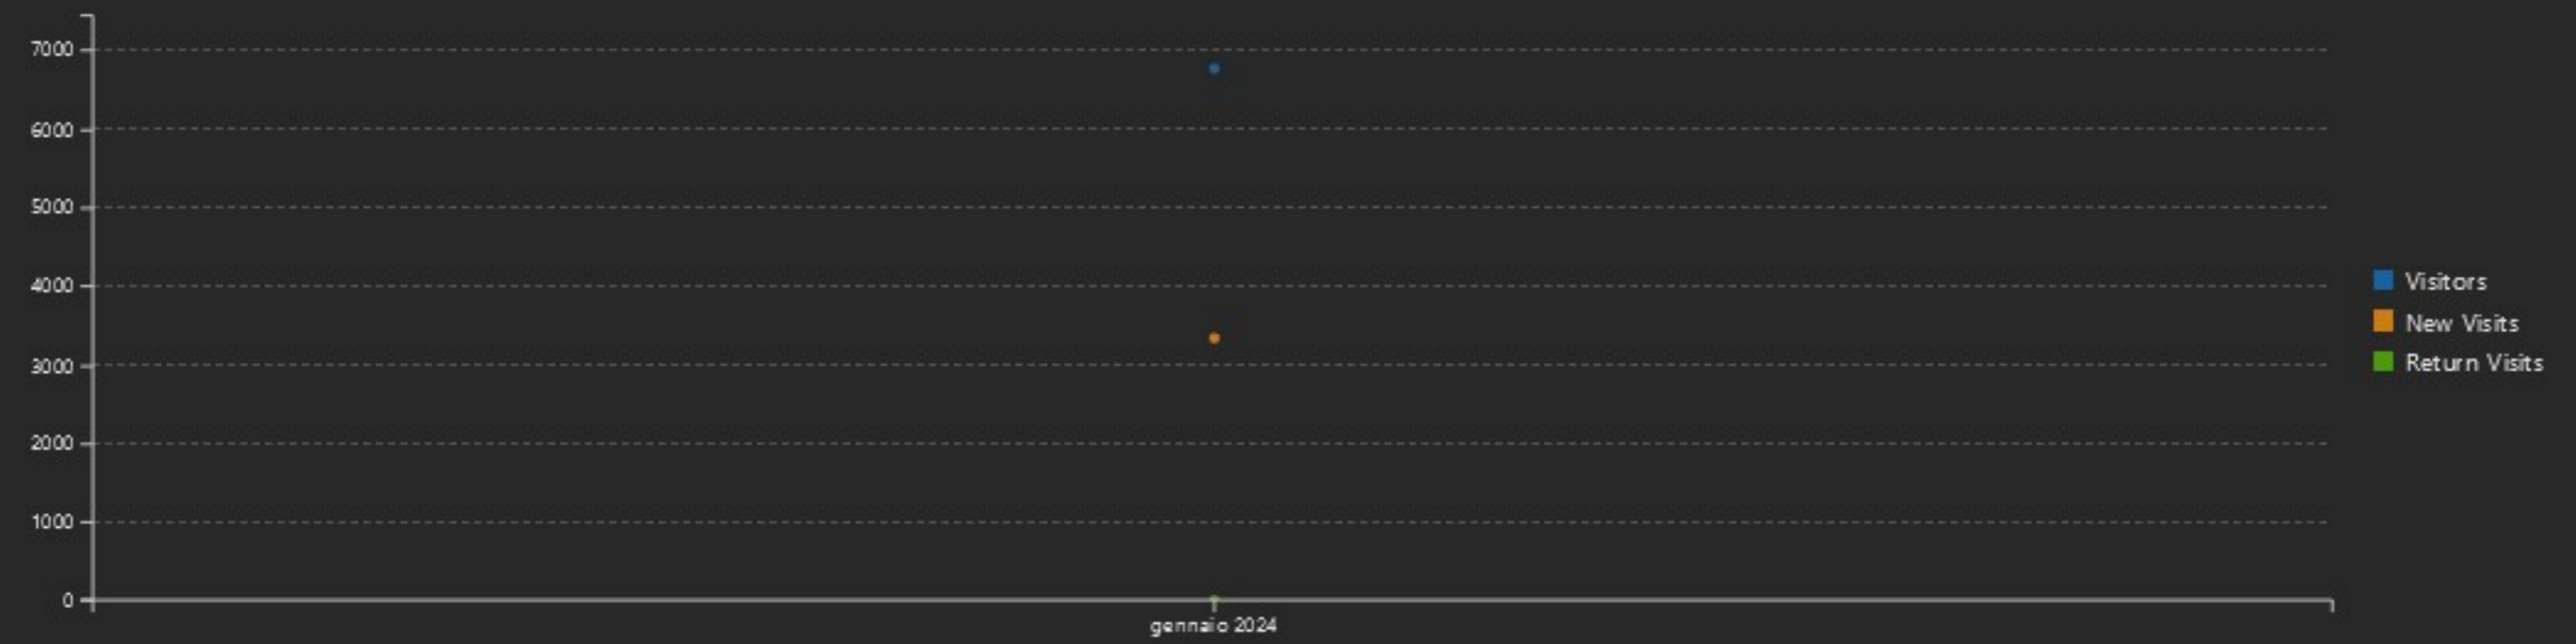

### Visitors Trend by Month

Date Range: 01/01/2024 to 31/01/2024

Date	Visitors	Unique Visits	New Visits	Return Visits
gennaio, 2024	6.764 100.00%	3.335 100.00%	3.335 100.00%	0
Total	6.764	3.335	3.335	0

Data  A

## Visitors Trend by Month

Date Range: 01/02/2024 to 29/02/2024

Date	Visitors ▾	Unique Visits	New Visits	Return Visits
febbraio, 2024	6.844 100.00%	3.749 100.00%	3.749 100.00%	0
Total	6.844	3.749	3.749	0

### Visitors Trend by Month

Date Range: 01/07/2024 to 31/07/2024

Date	Visitors ▾	Unique Visits	New Visits	Return Visits
luglio, 2024	4.389 100.00%	1.959 100.00%	1.959 100.00%	0
Total	4.389	1.959	1.959	0

## Visitors Trend by Month

Date Range: 01/08/2024 to 31/08/2024

Date	Visitors ▾	Unique Visits	New Visits	Return Visits
agosto, 2024	4.145 100.00%	2.012 100.00%	2.012 100.00%	0
Total	4.145	2.012	2.012	0