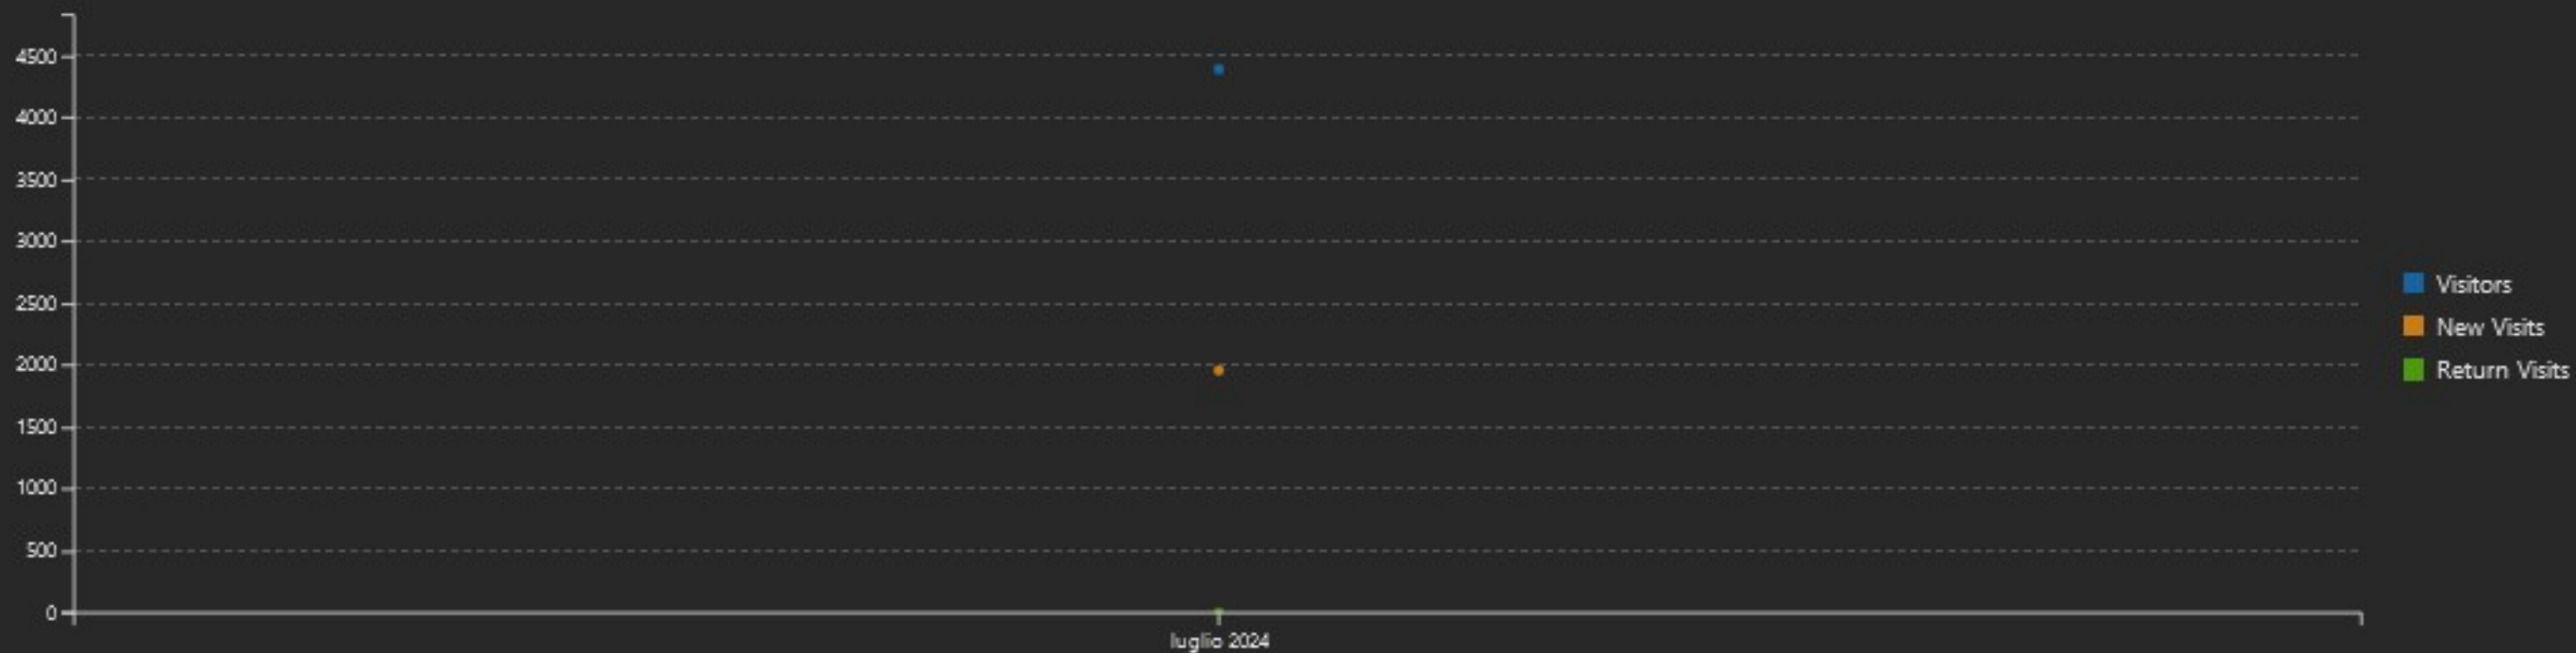

Data 01/06/2024 A 30/06/2024

Tabella Raggruppa Per Ordina

### Visitors Trend by Month

Date Range: 01/06/2024 to 30/06/2024

Date	Visitors	Unique Visits	New Visits	Return Visits
giugno, 2024	4.557 100.00%	1.986 100.00%	1.986 100.00%	0
Total	4.557	1.986	1.986	0

Data  A

### Visitors Trend by Month

Date Range: 01/07/2024 to 31/07/2024

Date	Visitors ▾	Unique Visits	New Visits	Return Visits
luglio, 2024	4.389 100.00%	1.959 100.00%	1.959 100.00%	0
Total	4.389	1.959	1.959	0