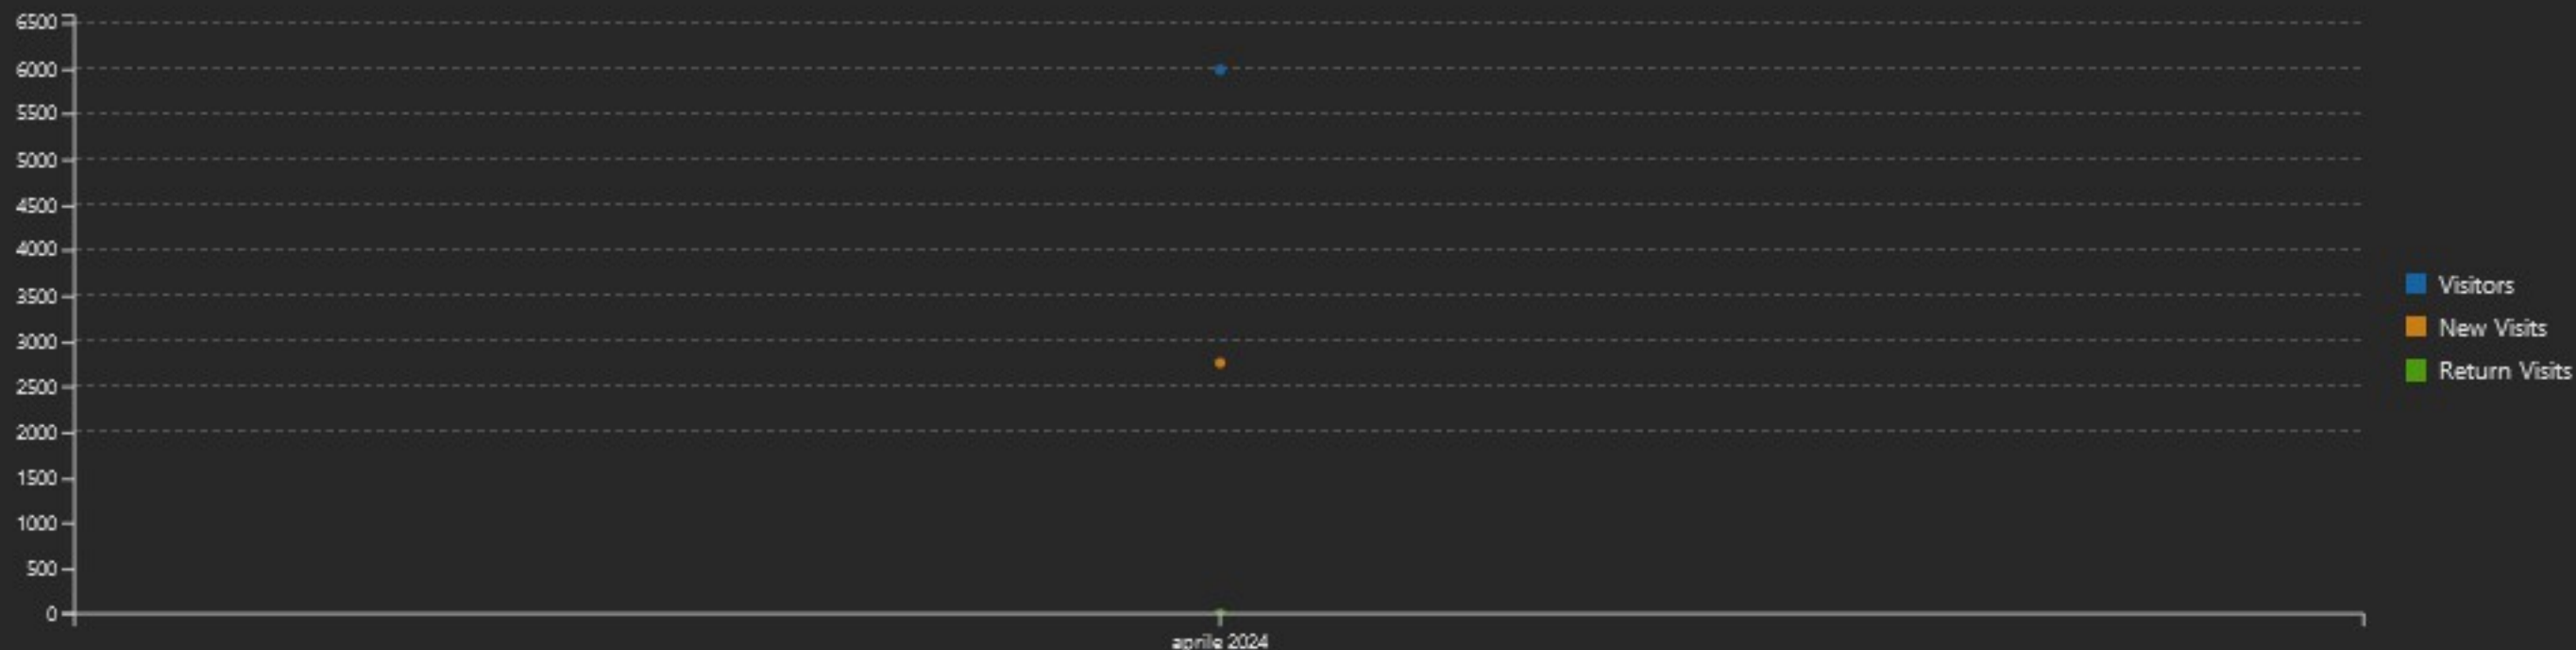

Data 01/05/2024 A 31/05/2024

Tabella ▾ Raggruppa Per ▾ Ordina ▾

Visitors Trend by Month

Date Range: 01/04/2024 to 30/04/2024

Date	Visitors ▾	Unique Visits	New Visits	Return Visits
aprile, 2024	5.980 100.00%	2.759 100.00%	2.759 100.00%	0
Total	5.980	2.759	2.759	0